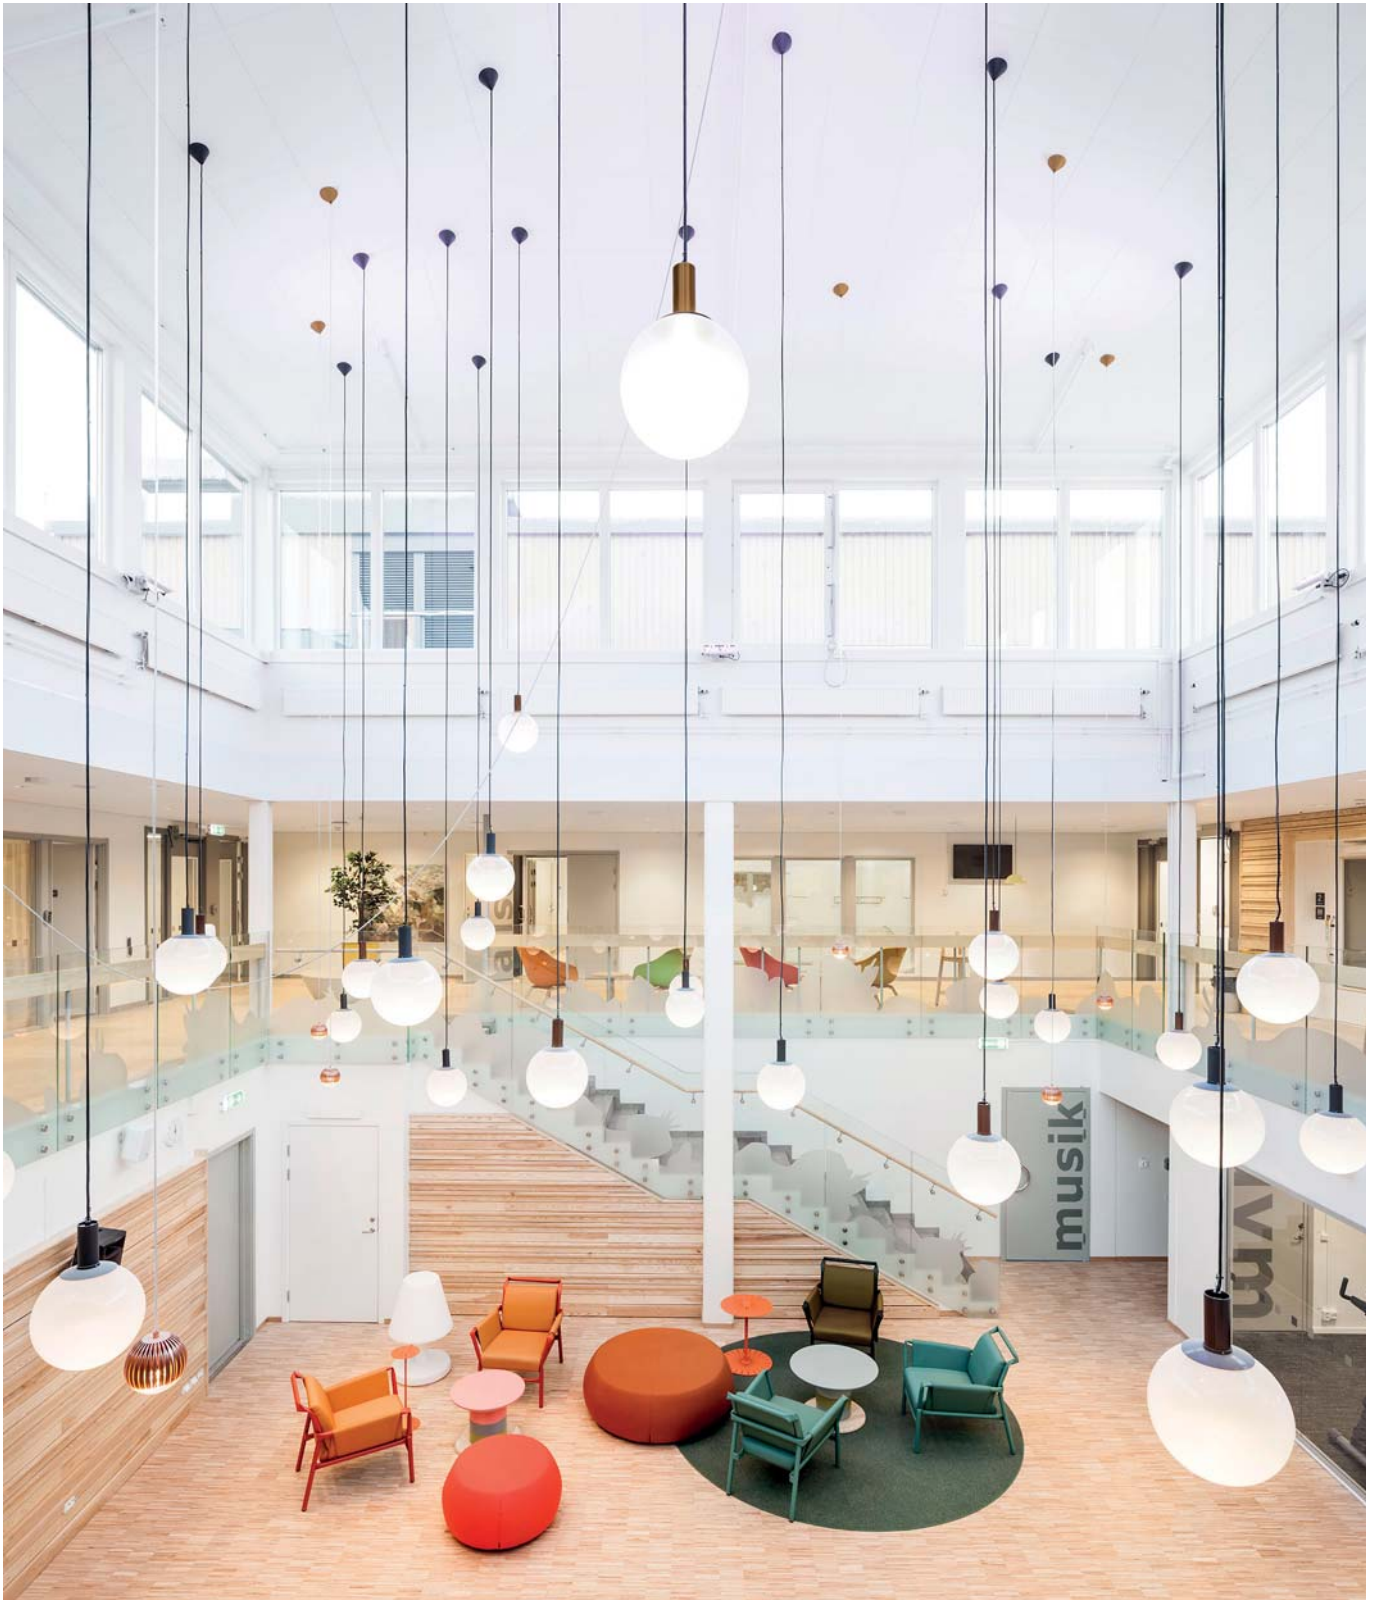

8312-7W

8310-4W