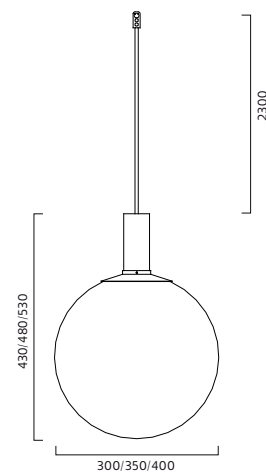

Utförande: Lackerad metall. Kupa av delvis blåstrat klarglas. Inkl ljuskälla.

LED info: Dimbar LED retrofit ljuskälla 4W alt. 7W.

Montage: I takkrok, 2 m kabel. Andra färger och diameter på begäran.

Anslutning: Takkontakt alt. kopplingsplint 3x2,25mm².

Design: Front 2014.

W	FÄRG/FINISH	D/MM	ART.
LED 4W	Vit/White	300	8311-1-01
LED 4W	Svart/Black	300	8311-1-06
LED 4W	Koppar/Copper	300	8311-1-78
LED 4W	Vit/White	350	8311-3-01
LED 4W	Svart/Black	350	8311-3-06
LED 4W	Koppar/Copper	350	8311-3-78
LED 4W	Vit/White	400	8311-5-01
LED 4W	Svart/Black	400	8311-5-06
LED 4W	Koppar/Copper	400	8311-5-78
LED 7W	Vit/White	300	8312-1-01
LED 7W	Svart/Black	300	8312-1-06
LED 7W	Koppar/Copper	300	8312-1-78
LED 7W	Vit/White	350	8312-3-01
LED 7W	Svart/Black	350	8312-3-06
LED 7W	Koppar/Copper	350	8312-3-78
LED 7W	Vit/White	400	8312-5-01
LED 7W	Svart/Black	400	8312-5-06
LED 7W	Koppar/Copper	400	8312-5-78

Finish: Painted steel. Shade in partly sand blasted clear glass.

Incl. light source.

LED info: Dimmable LED retrofit light source 4W or 7W.

Installation: In ceiling hook, 2 m cable.

Connection: Terminal block 3x2,25mm².

Design: Front 2014.

IP 20 230V CE

8310-4W

8312-7W