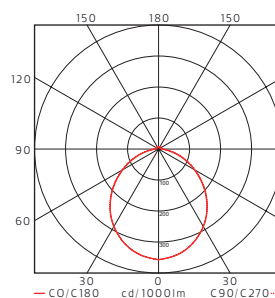

Utförande: Naturanodiserad aluminium, natur, mörkgrå- eller bronslackerad. Bländskydd av prismatic akryl.

LED info: Systemeffekt 17W alt 20W. Armaturlumen 1400LM alt. 1937LM. Korrelerad färgtemperatur 3000K. Färgtolerans SDCM 3. Färgåtergivning RA 80.

Montage: Dikt tak.

Anslutning: Snabbkopplingsplint, D108 mm 3x4mm² . D400 mm 5x4mm², överkopplingsbar.

Design: Per Sundstedt.

W	D/MM	KG	ART
LED 1400LM	400	3,3	7407-3-XX
LED 1400LM	400	3,3	7407-3-XXHFF
LED 1937LM	400	3,3	7429-3-XX
LED 1937LM	400	3,3	7429-3-XXHFF

Med inbyggd närvarosensor/With built in motion detector

LED/1400LM	400	3,3	7407-3-XXS
LED/1400LM	400	3,3	7407-3-XXHFFS
LED 1937LM	400	3,3	7429-3-XXS
LED 1937LM	400	3,3	7429-3-XXHFFS

Med nödljus 1h/With emergency light 1h

LED/1400LM	400	3,3	7407-3-XXE
LED/1400LM	400	3,3	7407-3-XXHFFE
LED 1937LM	400	3,3	7429-3-XXE
LED 1937LM	400	3,3	7429-3-XXHFFE

XX = Färg/Color -38 Aluminium, -97 Brons/Bronze, -98 Mörkgrå/Dark grey.

HFF = Dimmbar - DALI, DSI, SwitchDim.

HFF = Dimmable with DALI, DSI, SwitchDim

Finish: Anodized aluminium, natural, bronze or dark grey painted and white painted steel. Diffuser in prismatic acrylic.

LED info: System power: 17W or. 20W. Luminaire Luminous Flux: 1400LM or 1937LM. CCT 3000K. SDCM 3. CRI 80.

Installation: Ceiling-installation.

Connection: Terminal block. D108 mm 3x4mm² . D400 mm 5x4mm², two entry holes.

Design: Per Sundstedt.

7407