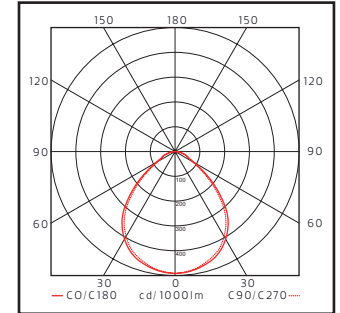

Design

Thomas Bernstrand & Stefan Borselius 2019.