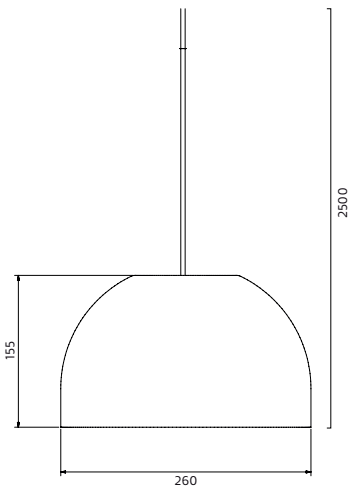

Finish

Painted aluminum. White RAL 9010, black RAL 9005. Other colours on request. Matt acrylic diffuser.

LED info

Incorporated LED module. Mains dimmable or DALI. System power: 10W. Luminaire Luminous Flux: 838LM. CCT 3000K. SDCM 3. CRI >90.

Installation

Suspended from ceiling 2,5 m cable. Incl rubber ceiling cup D125 mm. Ceiling cup in metal, D120 mm, can be ordered separately.

Connection

Terminalblock 3x4 mm². When DALI 5x4mm².

Design

Thomas Bernstrand & Stefan Borselius 2019.