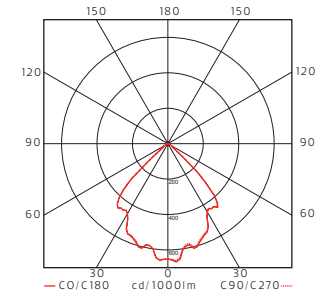

New improved fitting.