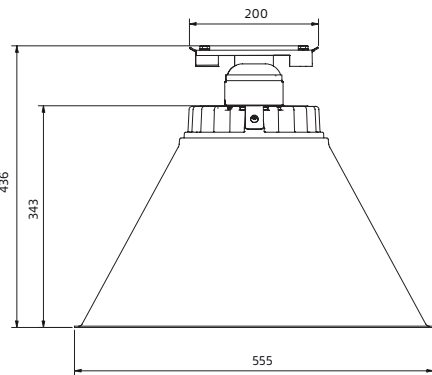

New improved fitting.