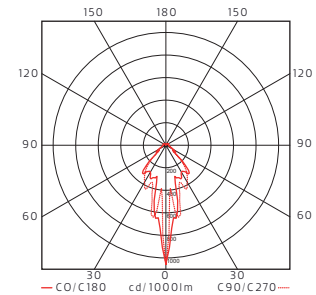

Design

Thomas Bernstrand 2019.

Inre skärm i kracklerat glas/
Internal shade in crackled glass