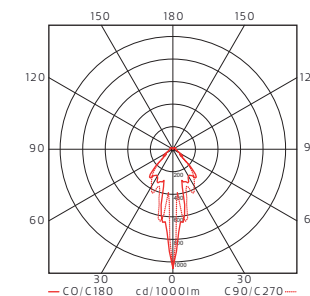

Design

Thomas Bernstrand 2019.

Inre skärm i kracklerat glas/
Internal shade in crackled glas