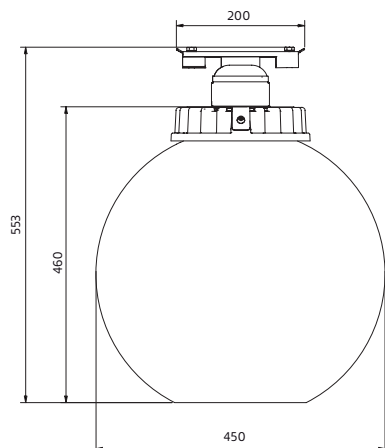

Montage

På vajer 3-6 mm.

Anslutning

Kopplingsplint 5x4mm². i kopplingslåda. Överkopplingsbar..

Design

Thomas Bernstrand 2019.

Finish

Painted aluminum and metal. Black RAL 9005. Other colors on request. Outer shade in greytoned polycarbonate. Inner shade in crackled glass.

Led info

System power 23W. Luminaire Luminous Flux 1900LM. CCT 3000K.
SDCM 3. CRI >80. L80, 80.000h.

Installation

On wire, 3-6 mm.

Connection

Terminal block 5x4mm² inside junction-box. Double conduit entry.