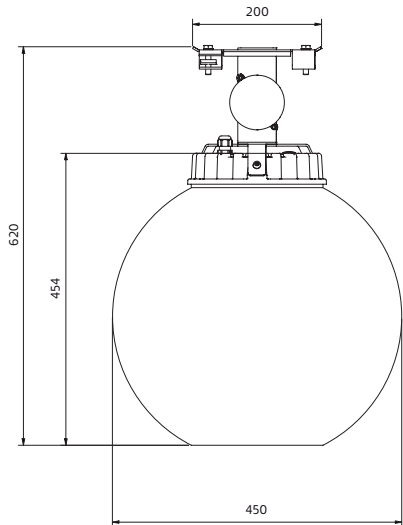

CITY GLOBE

LINMONTAGE/CATENARY

Utförande

Lackerad aluminium och metall svart RAL 9005. Andra färger på begäran. Yttre skärm i gråtonad polycarbonat. Inre skärm i mönstrat glas alt öppet opalglas.

Led info

Systemeffekt 23W. Armaturlumen 1900LM. Symmetrisk. Korrelerad färgtemperatur 3000K. Färgtolerans SDCM 3. Färgåtergivning RA >80. L80, 80.000h.

Montage

På vajer 3-6 mm.

Anslutning

Kopplingsplint 5x4mm². i armaturhus.

Design

Thomas Bernstrand 2019.

Finish

Painted aluminum and metal. Black RAL 9005. Other colors on request. Outer shade in greytoned polycarbonate. Inner shade in crackled glass or open opalglass.

Led info

System power 23W. Luminaire Luminous Flux 1900LM. CCT 3000K. SDCM 3. CRI >80. L80, 80.000h.

Installation

On wire, 3-6 mm.

Connection

Terminal block 5x4mm² inside housing.