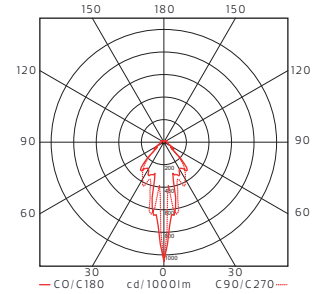

Design

Thomas Bernstrand 2019.

Kan beställas förebered för ZHAGA
Can be ordered prepared for ZHAGA