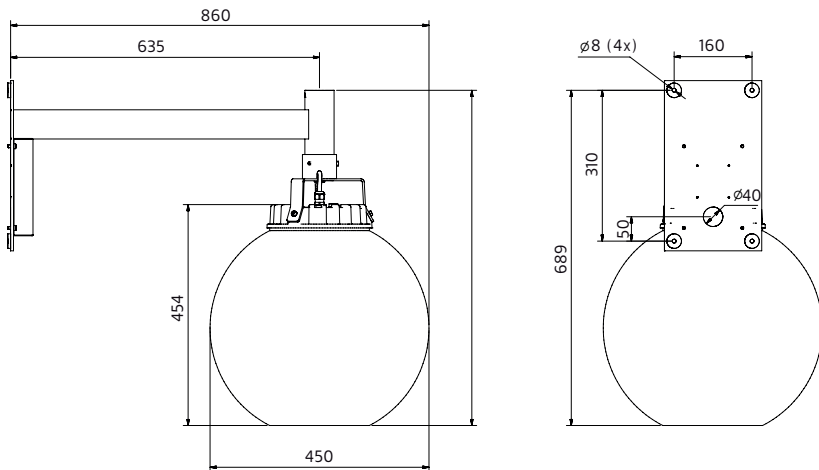

Montage

På vägg.

Anslutning

Kopplingsplint 5x4mm².

Design

Thomas Bernstrand 2019.

Finish

Painted aluminum and metal. Black RAL 9005. Other colors on request. Outer shade in greytoned polycarbonate. Inner shade in crackled glass or open opalglass.

Led info

System power 23W. Luminaire Luminous Flux 1900LM. CCT 3000K. SDCM 3. CRI >80. L80, 80.000h.

Installation

On wall.

Connection

Terminal block 5x4mm².

Design

Kan beställas förebered för ZHAGA
Can be ordered prepared for ZHAGA