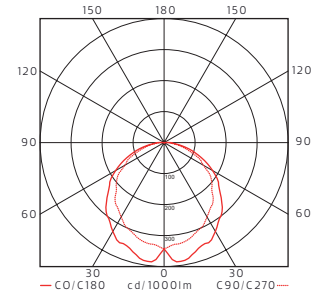

COMPOSE

TABLE & FLOOR

Finish

Base in painted aluminum. White RAL 9016, black RAL 9005, yellow RAL1033 , green RAL 6020. Shades in painted metal or clearglass, green glass, grey glass or matt-white glass, raw/untreated brass or copper. Diffuser in opal acrylic. On/off switch on the top. Other colours on request.

LED info

Including LED retrofit light source GU10 3,5W 2700K.
Can be delivered with 3000K on request.

Connection

2,5 m cable with plug.

Design

Jens Fager 2023