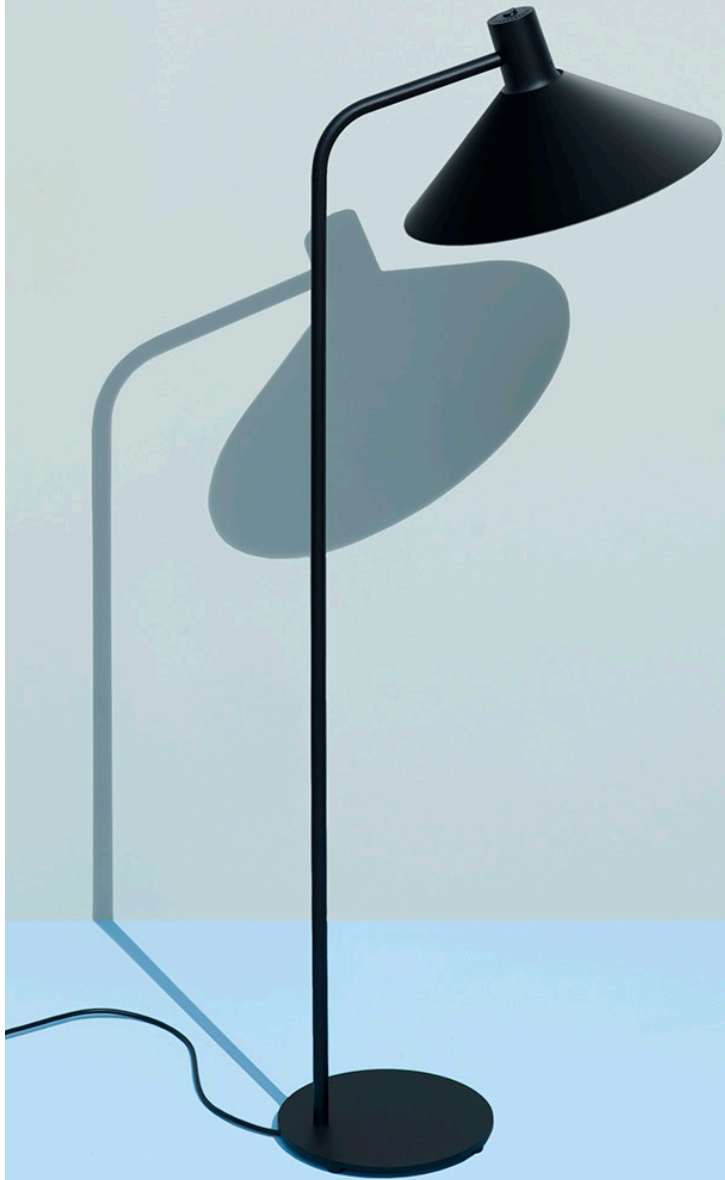

**ZERO**<sup>®</sup>

COMPOSE

TABLE & FLOOR

**ZERO**<sup>®</sup>

COMPOSE

TABLE & FLOOR

**ZERO**<sup>®</sup>

COMPOSE

TABLE & FLOOR

**ZERO**<sup>®</sup> COMPOSE  
TABLE & FLOOR

**ZERO**<sup>®</sup>

COMPOSE

TABLE & FLOOR

## Finish

Base in painted aluminum. White RAL 9016, black RAL 9005, yellow RAL1033 , green RAL 6020. Shades in painted metal or clearglass, green glass, grey glass or matt-white glass, raw/untreated brass or copper. Diffuser in opal acrylic. On/off switch on the top. Other colours on request.