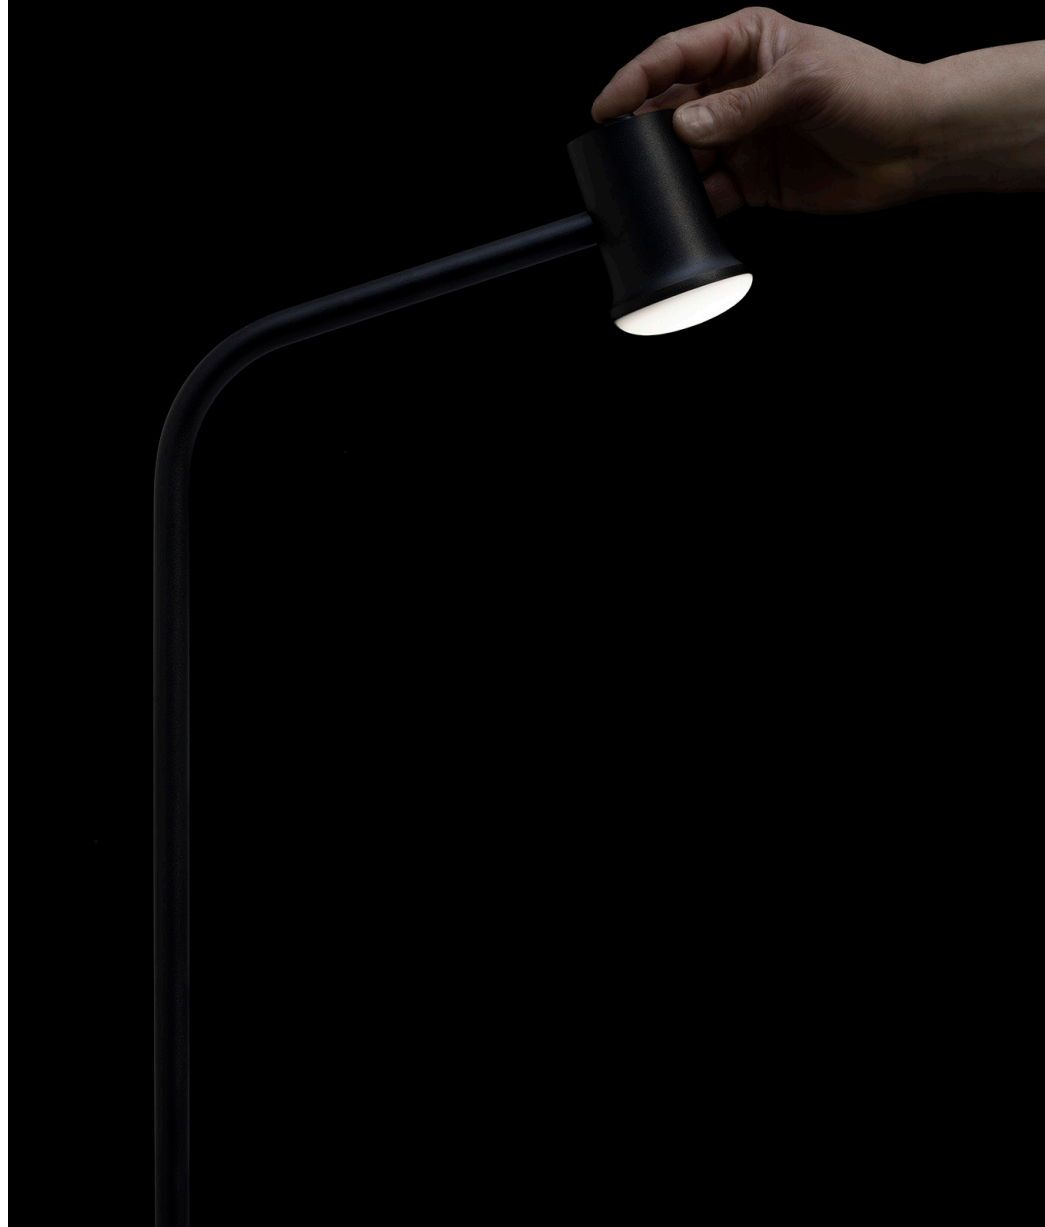

**ZERO**<sup>®</sup>

COMPOSE

TABLE & FLOOR

**ZERO**<sup>®</sup>

COMPOSE

TABLE & FLOOR

**ZERO**<sup>®</sup>

COMPOSE

TABLE & FLOOR

**ZERO**<sup>®</sup> COMPOSE  
TABLE & FLOOR

**ZERO**<sup>®</sup>

COMPOSE

TABLE & FLOOR

## Finish

Base in painted aluminum. White RAL 9016, black RAL 9005, yellow RAL1033 , green RAL 6020. Shades in painted metal or clearglass, green glass, grey glass or matt-white glass, raw/untreated brass or copper. Diffuser in opal acrylic. On/off switch on the top. Other colours on request.