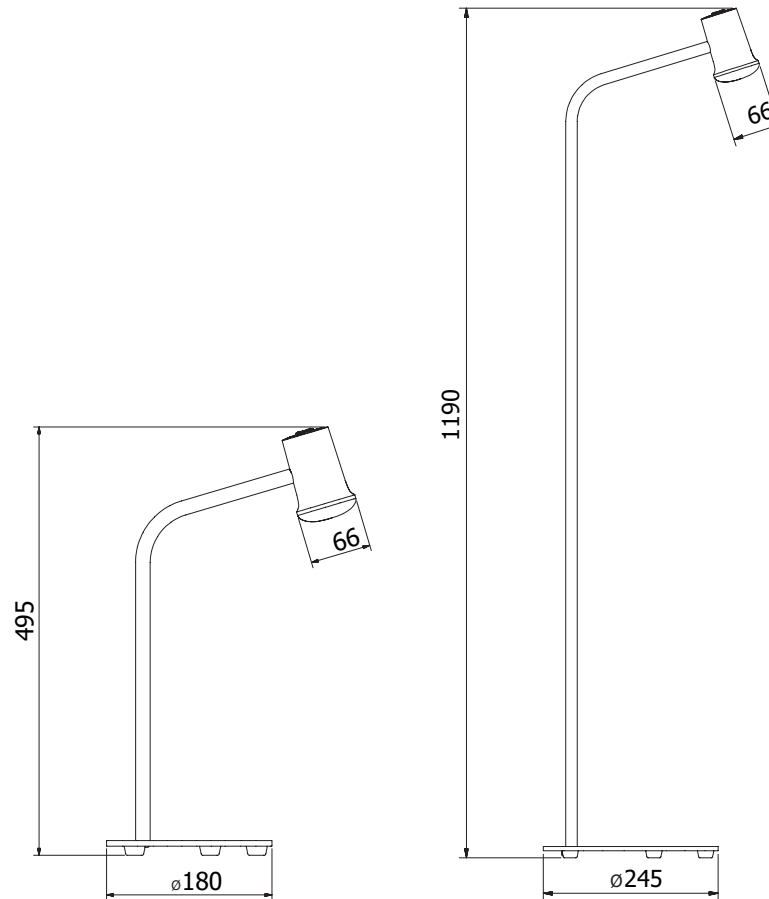

COMPOSE

TABLE & FLOOR

Finish

Base in painted aluminum. White RAL 9016, black RAL 9005, yellow RAL1033 , green RAL 6020. Shades in painted metal or clearglass, green glass, grey glass or matt-white glass, raw/untreated brass or copper. Diffuser in opal acrylic. On/off switch on the top. Other colours on request.

LED info

Including LED retrofit light source GU10 3,5W 2700K.
Can be delivered with 3000K on request.

Connection

2,5 m cable with plug.

Design

Jens Fager 2023