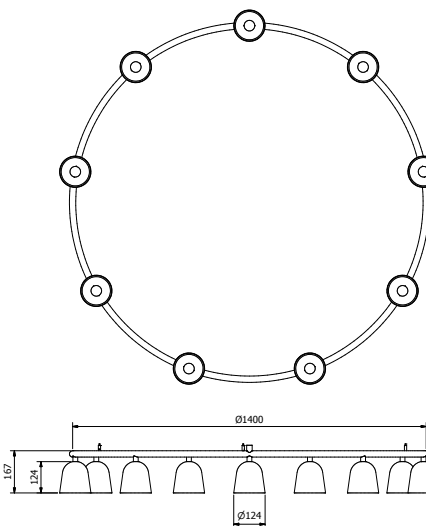

Montage

Pendlas i vajer från tak.

Anslutning

Kopplingsplint 3x4mm² i takkopp.

Design

Jens Fager 2019.

Finish

Painted metal. Grey RAL 9006, black NCS S 9000N. Black RAL 9005, white RAL 9010 or galvanized. Other colours on request.

LED info

Luminaire is delivered including dimmable LED light sources GU10. System power see product specification on page 3. Luminaire luminous flux see product specification on page 3. CCT 2700K or 3000K. SDCM 3. CRI 80 or 90.

Installation

Suspended on wire from ceiling.

Connection

Terminal block 3x4mm² in ceiling cup.

Design

Jens Fager 2019.

ZERO®

CONVEX CIRCLE