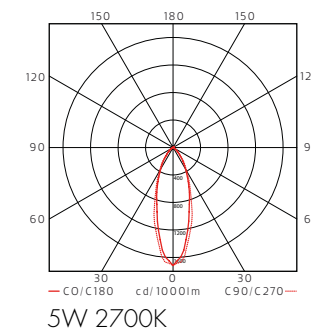

Design

Jens Fager 2019.