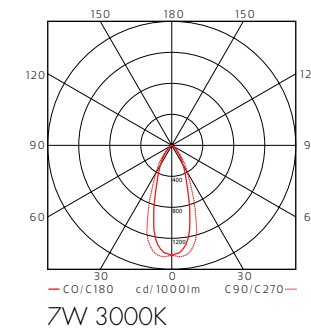

Design

Jens Fager 2019.