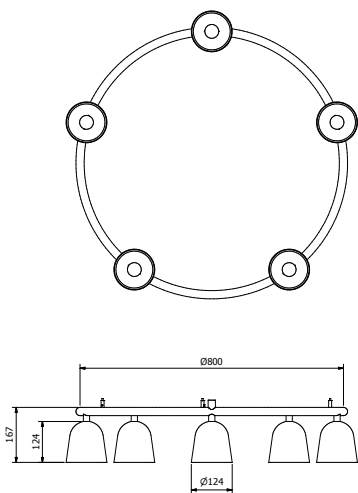

Montage

Pendlas i vajer från tak.

Anslutning

Kopplingsplint 3x4mm² i takkopp.

Design

Jens Fager 2019.

Finish

Painted metal. Grey RAL 9006, black NCS S 9000N. Black RAL 9005, white RAL 9010 or galvanized. Other colours on request.

LED info

Luminaire is delivered including dimmable LED light sources GU10. System power see product specification on page 3. Luminaire luminous flux see product specification on page 3. CCT 2700K or 3000K. SDCM 3. CRI 80 or 90.

Installation

Suspended on wire from ceiling.

Connection

Terminal block 3x4mm² in ceiling cup.

Design

Jens Fager 2019.

ZERO®

CONVEX CIRCLE