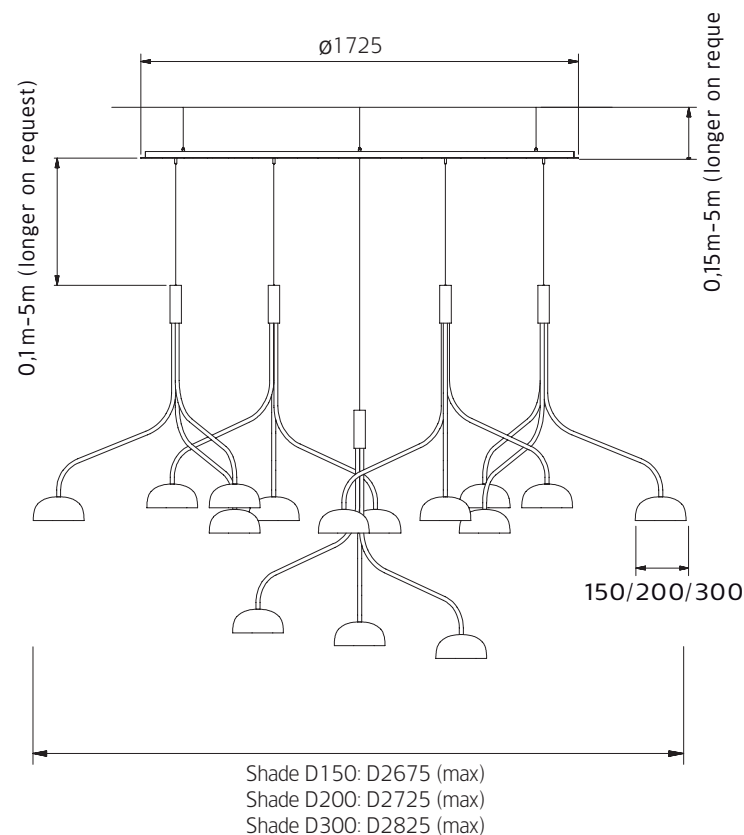

ZERO®

CURVE CLUSTER

PENDANT CLUSTER METAL

PRODUCT SPECIFICATION

POWER	LUMINAIRE FLUX	Shade D/mm	COLOUR	MODEL		ART.
Curve Cluster with metal shades - 5 fittings (15 shades) Large						
15x10W LED	15x710LM	150	White	Large	On/Off	16055101-30
15x10W LED	15x710LM	150	White	Large	DALI	16055101D30
15x10W LED	15x774LM	200	White	Large	On/Off	16055301-30
15x10W LED	15x774LM	200	White	Large	DALI	16055301D30
15x10W LED	15x783LM	300	White	Large	On/Off	16055501-30
15x10W LED	15x783LM	300	White	Large	DALI	16055501D30
15x10W LED	15x710LM	150	Green	Large	On/Off	16055112-30
15x10W LED	15x710LM	150	Green	Large	DALI	16055112D30
15x10W LED	15x774LM	200	Green	Large	On/Off	16055312-30
15x10W LED	15x774LM	200	Green	Large	DALI	16055312D30
15x10W LED	15x783LM	300	Green	Large	On/Off	16055512-30
15x10W LED	15x783LM	300	Green	Large	DALI	16055512D30