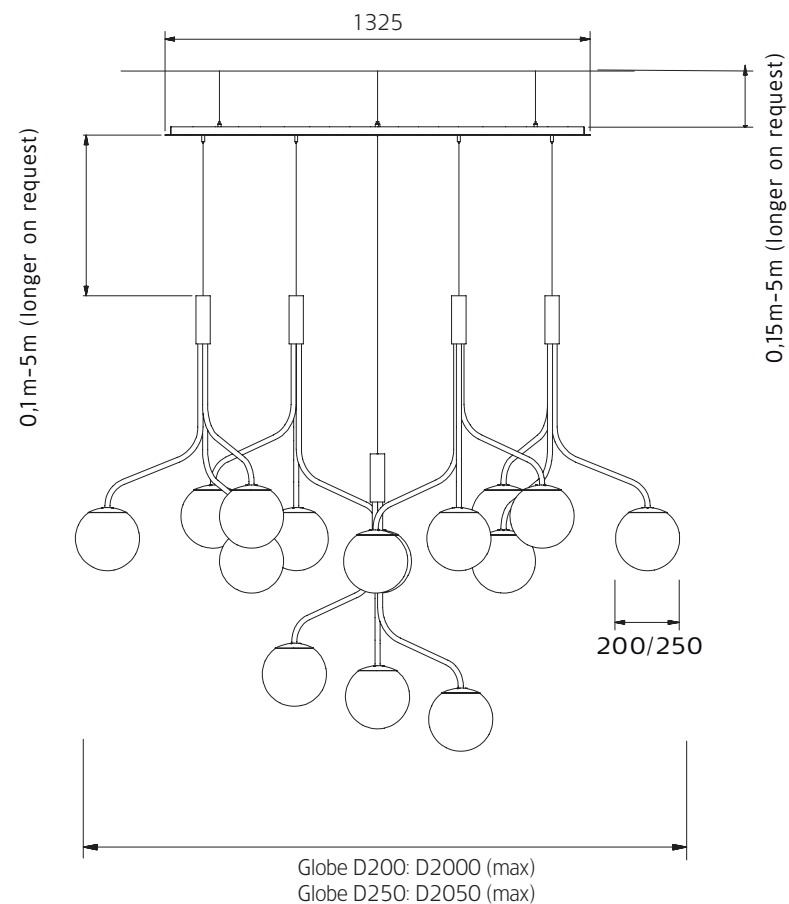

ZERO®

CURVE CLUSTER

PENDANT CLUSTER GLASS

PRODUCT SPECIFICATION

POWER	LUMINAIRE FLUX	Shade D/mm	COLOUR	MODEL	ART.
Curve Cluster with glass globes - 5 fittings (15 glass globes) Small					
15xE27 max 10W		200	White	Small	16050101
15x10W LED	Under development	200	White	Small DALI	16050101D30
15xE27 max 10W		200	Copper	Small	16050178
15x10W LED	Under development	200	Copper	Small DALI	16050178D30
15xE27 max 10W		250	White	Small	16050301
15x10W LED	Under development	250	White	Small DALI	16050301D30
15xE27 max 10W		250	Copper	Small	16050378
15x10W LED	Under development	250	Copper	Small DALI	16050378D30