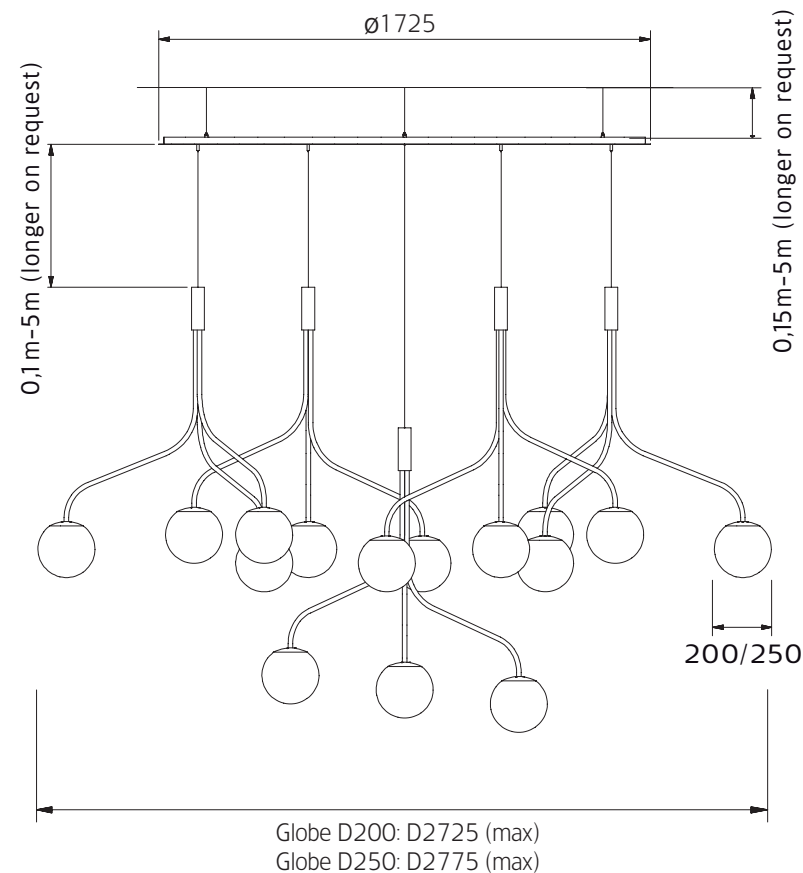

ZERO®

CURVE CLUSTER

PENDANT CLUSTER GLASS

PRODUCT SPECIFICATION

POWER	LUMINAIRE FLUX	Shade D/mm	COLOUR	MODEL	ART.
Curve Cluster with glass globes - 5 fittings (15 glass globes) Large					
15xE27 max 10W		200	White	Large	16051101
15x10W LED	Under development	200	White	Large DALI	16051101D30
15xE27 max 10W		200	Copper	Large	16051178
15x10W LED	Under development	200	Copper	Large DALI	16051178D30
Curve Cluster with glass globes - 5 fittings (15 glass globes) Medium					
15xE27 max 10W		250	White	Large	16051301
15x10W LED	Under development	250	White	Large DALI	16051301D30
15xE27 max 10W		250	Copper	Large	16051378
15x10W LED	Under development	250	Copper	Large DALI	16051378D30