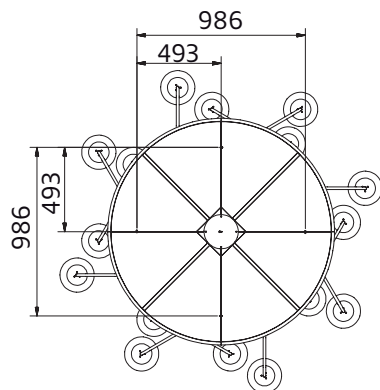

### Design

Front Design 2024.

Curve Cluster ceiling box small D 1325

Ceiling attachment points (4x)

Curve Cluster ceiling box large D 1725

Ceiling attachment points (4x)

**ZERO®**