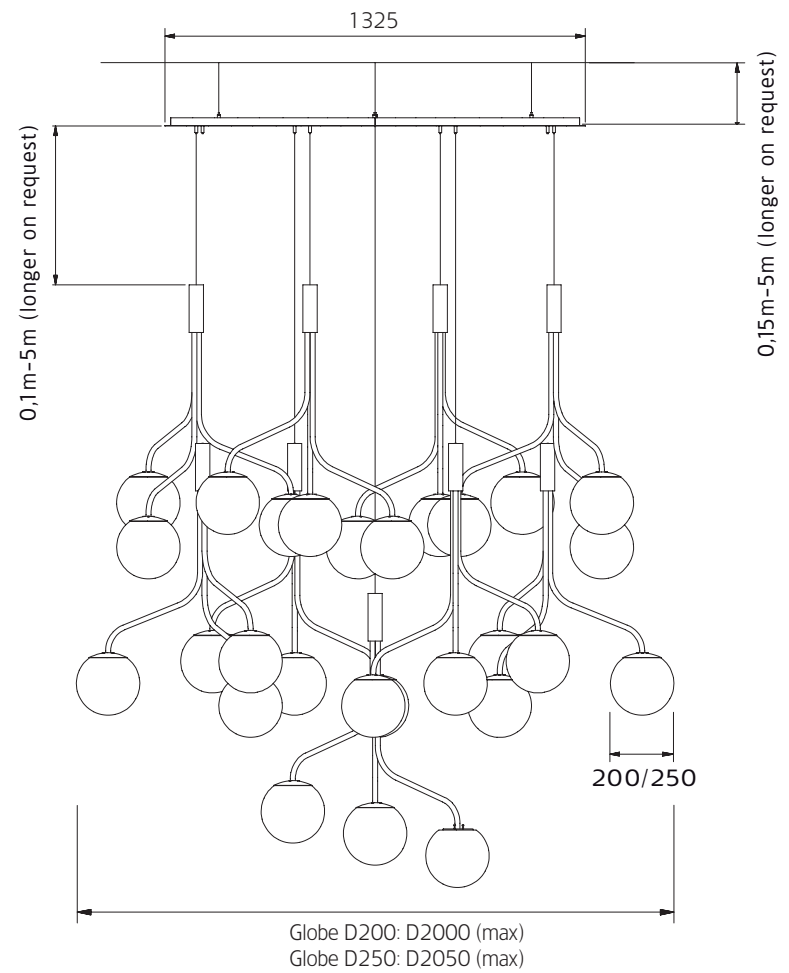

ZERO®

CURVE CLUSTER

PENDANT CLUSTER GLASS

PRODUCT SPECIFICATION

POWER	LUMINAIRE FLUX	Shade D/mm	COLOUR	MODEL	ART.
Curve Cluster with glass globes - 9 fittings (27 glass globes) Small					
27xE27 max 10W		200	White	Small	16052101
27x10W LED	Under development	200	White	Small DALI	16052101D30
27xE27 max 10W		200	Copper	Small	16052178
27x10W LED	Under development	200	Copper	Small DALI	16052178D30
Curve Cluster with glass globes - 9 fittings (27 glass globes) Medium					
27xE27 max 10W		250	White	Small	16052301
27x10W LED	Under development	250	White	Small DALI	16052301D30
27xE27 max 10W		250	Copper	Small	16052378
27x10W LED	Under development	250	Copper	Small DALI	16052378D30