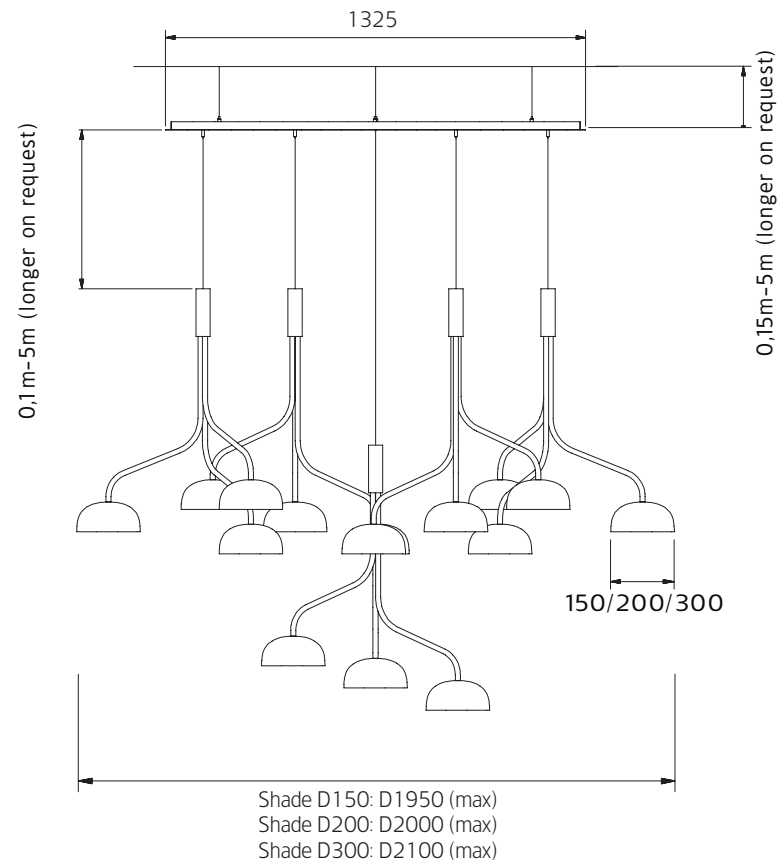

ZERO®

CURVE CLUSTER

PENDANT CLUSTER METAL

PRODUCT SPECIFICATION

POWER	LUMINAIRE FLUX	Shade D/mm	COLOUR	MODEL		ART.
Curve Cluster with metal shades - 5 fittings (15 shades) Small						
15x10W LED	15x710LM	150	White	Small	On/Off	16054101-30
15x10W LED	15x710LM	150	White	Small	DALI	16054101D30
15x10W LED	15x774LM	200	White	Small	On/Off	16054301-30
15x10W LED	15x774LM	200	White	Small	DALI	16054301D30
15x10W LED	15x783LM	300	White	Small	On/Off	16054501-30
15x10W LED	15x783LM	300	White	Small	DALI	16054501D30
Curve Cluster with metal shades - 5 fittings (15 shades) Medium						
15x10W LED	15x710LM	150	Green	Small	On/Off	16054112-30
15x10W LED	15x710LM	150	Green	Small	DALI	16054112D30
15x10W LED	15x774LM	200	Green	Small	On/Off	16054312-30
15x10W LED	15x774LM	200	Green	Small	DALI	16054312D30
15x10W LED	15x783LM	300	Green	Small	On/Off	16054512-30
15x10W LED	15x783LM	300	Green	Small	DALI	16054512D30