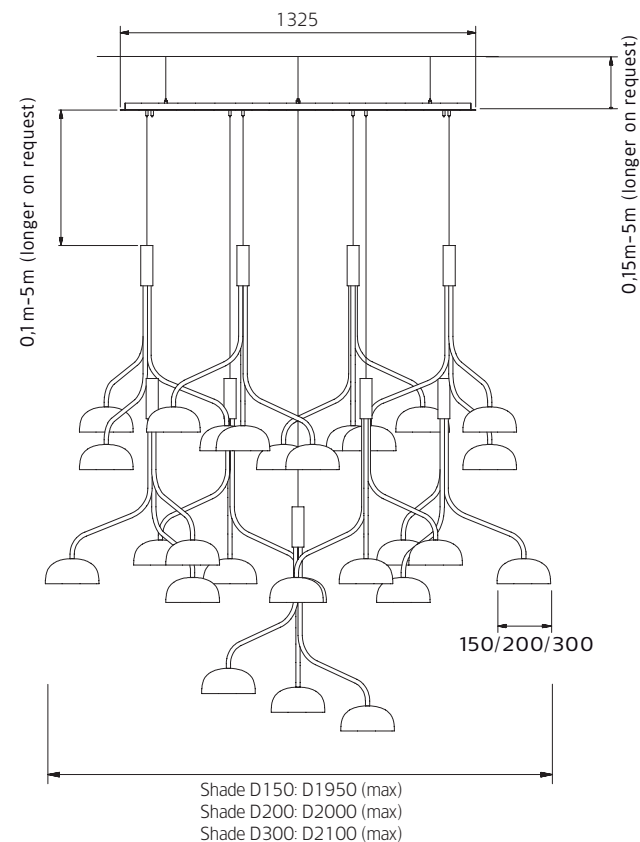

ZERO®

CURVE CLUSTER

PENDANT CLUSTER METAL

PRODUCT SPECIFICATION

POWER	LUMINAIRE FLUX	Shade D/mm	COLOUR	MODEL		ART.
Curve Cluster with metal shades - 9 fittings (27 shades) Small						
27x10W LED	27x710LM	150	White	Small	On/Off	16056101-30
27x10W LED	27x710LM	150	White	Small	DALI	16056101D30
27x10W LED	27x774LM	200	White	Small	On/Off	16056301-30
27x10W LED	27x774LM	200	White	Small	DALI	16056301D30
27x10W LED	27x783LM	300	White	Small	On/Off	16056501-30
27x10W LED	27x783LM	300	White	Small	DALI	16056501D30
27x10W LED	27x710LM	150	Green	Small	On/Off	16056112-30
27x10W LED	27x710LM	150	Green	Small	DALI	16056112D30
27x10W LED	27x774LM	200	Green	Small	On/Off	16056312-30
27x10W LED	27x774LM	200	Green	Small	DALI	16056312D30
27x10W LED	27x783LM	300	Green	Small	On/Off	16056512-30
27x10W LED	27x783LM	300	Green	Small	DALI	16056512D30