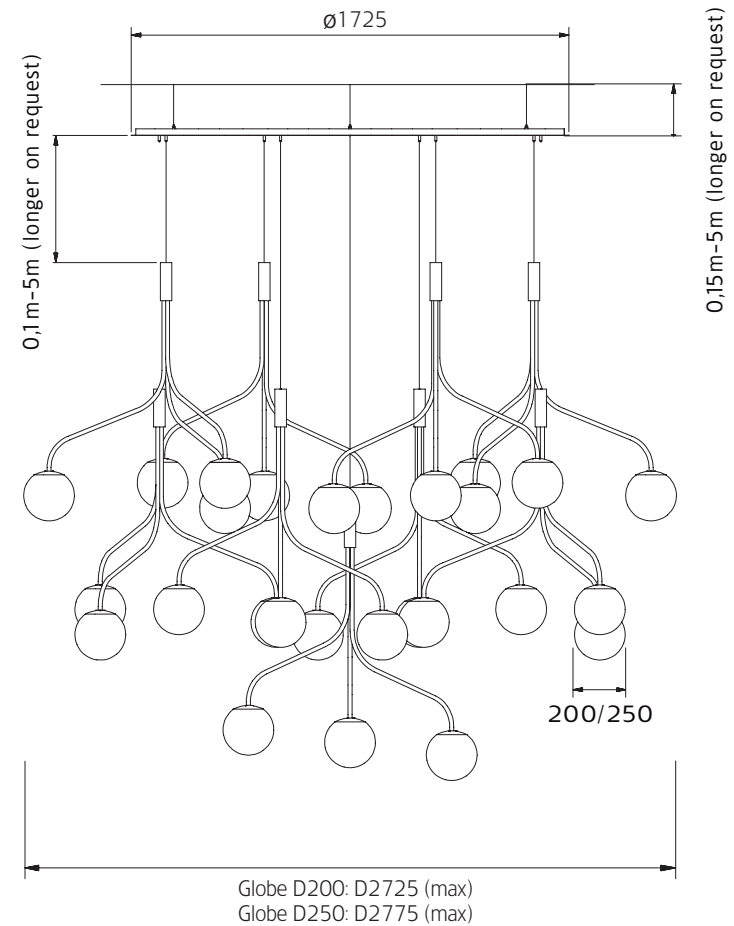

ZERO®

CURVE CLUSTER

PENDANT CLUSTER GLASS

PRODUCT SPECIFICATION

POWER	LUMINAIRE FLUX	Shade D/mm	COLOUR	MODEL	ART.
Curve Cluster with glass globes - 9 fittings (27 glass globes) Large					
27xE27 max 10W		200	White	Large	16053101
27x10W LED	Under development	200	White	Large	DALI 16053101D30
27xE27 max 10W		200	Copper	Large	16053178
27x10W LED	Under development	200	Copper	Large	DALI 16053178D30
27xE27 max 10W		250	White	Large	16053301
27x10W LED	Under development	250	White	Large	DALI 16053301D30
27xE27 max 10W		250	Copper	Large	16053378
27x10W LED	Under development	250	Copper	Large	DALI 16053378D30