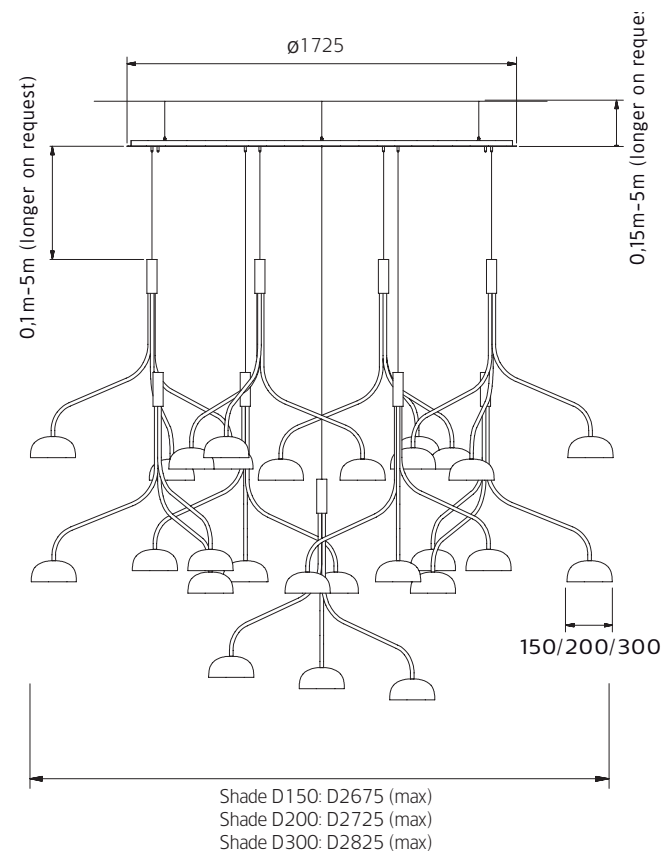

ZERO®

CURVE CLUSTER

PENDANT CLUSTER METAL

PRODUCT SPECIFICATION

POWER	LUMINAIRE FLUX	Shade D/mm	COLOUR	MODEL		ART.
Curve Cluster with metal shades - 9 fittings (27 shades) Large						
27x10W LED	27x710LM	150	White	Large	On/Off	16057101-30
27x10W LED	27x710LM	150	White	Large	DALI	16057101D30
27x10W LED	27x774LM	200	White	Large	On/Off	16057301-30
27x10W LED	27x774LM	200	White	Large	DALI	16057301D30
27x10W LED	27x783LM	300	White	Large	On/Off	16057501-30
27x10W LED	27x783LM	300	White	Large	DALI	16057501D30
27x10W LED	27x710LM	150	Green	Large	On/Off	16057112-30
27x10W LED	27x710LM	150	Green	Large	DALI	16057112D30
27x10W LED	27x774LM	200	Green	Large	On/Off	16057312-30
27x10W LED	27x774LM	200	Green	Large	DALI	16057312D30
27x10W LED	27x783LM	300	Green	Large	On/Off	16057512-30
27x10W LED	27x783LM	300	Green	Large	DALI	16057512D30