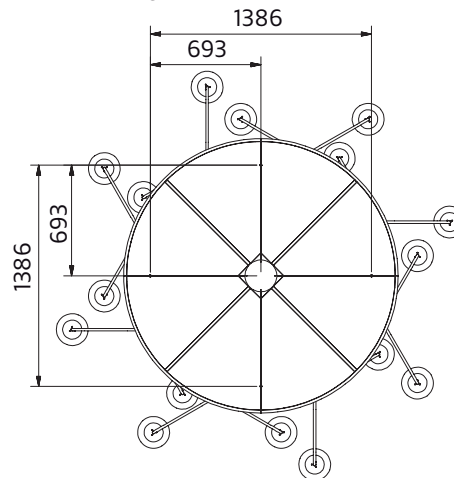

### Design

Front Design 2024.

Curve Cluster ceiling box small D 1325

Ceiling attachment points (4x)

Curve Cluster ceiling box large D 1725

Ceiling attachment points (4x)

**ZERO®**