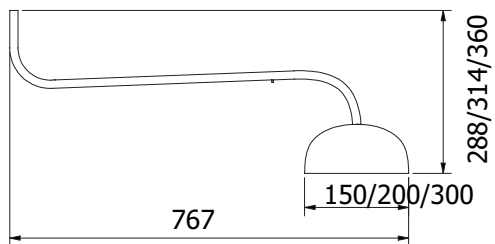

ZERO®

CURVE CROWN

PENDEL/PENDANT

Utförande

Lackerad metall grön RAL 6017, vit RAL 9010, duvblå RAL 5014, elfenben RAL 1015.
Andra färger och kombinationer på förfrågan.
Bländskydd av matt akryl. Inbyggd LED modul dimbar 230V eller med DALI.
Minst 3 armaturer krävs för att kunna bygga en Curve Crown, se exempel sid 7.
Takkopp för upp till 6 armaturer kan beställas separat.

LED info

Inbyggd LED modul dimbar 230V eller med DALI. Systemeffekt 10W.
Armaturlumen se produktfakta. Korrelerad färgtemperatur 3000K.
Färgtolerans SDCM 3. Färgåtergivning RA >90. L70 B10 50.000 timmar.

Montage

I takkrok, 3 m vajer.

Anslutning

DCL plug alt. kopplingsplint i takkopp.

Design

Front Design 2022.

Finish

Painted metal green RAL 6017, white RAL 9010, pigeon blue RAL 5014, ivory RAL 1015. Other colours and combination on request. Diffuser in matt acrylic.
Incorporated LED module. Mains dimmable or DALI.
Minimum 3 fixtures are needed to build a Curve Crown, see examples on page 7.
Joint ceiling cup for up to 6 fittings can be ordered separately.

LED info

Incorporated LED module. Mains dimmable or DALI. System power: 10W.
Luminaire Luminous Flux: see specification. CCT 3000K. SDCM 3. CRI 90. L70/50000H.

Installation

In ceiling hook and 3 m wire.

Connection

DCL-plug or terminal block in ceiling cup.

Design

Front Design 2022.

Takkopp 6 armaturer/Ceiling cup 6 fittings