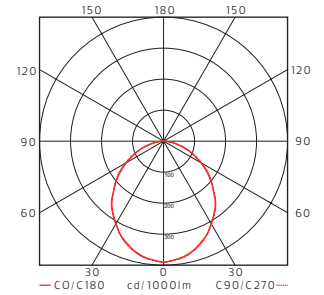

ZERO®

CURVE CROWN

PENDEL/PENDANT

Utförande

Lackerad metall grön RAL 6017, vit RAL 9010, duvblå RAL 5014, elfenben RAL 1015.
Andra färger och kombinationer på förfrågan.
Bländskydd av matt akryl. Inbyggd LED modul dimbar 230V eller med DALI.
Minst 3 armaturer krävs för att kunna bygga en Curve Crown, se exempel sid 7.
Takkopp för upp till 6 armaturer kan beställas separat.

LED info

Inbyggd LED modul dimbar 230V eller med DALI. Systemeffekt 10W.
Armaturlumen se produktfakta. Korrelerad färgtemperatur 3000K.
Färgtolerans SDCM 3. Färgåtergivning RA >90. L70 B10 50.000 timmar.

Montage

I takkrok, 3 m vajer.

Anslutning

DCL plug alt. kopplingsplint i takkopp.

Design

Front Design 2022.

Finish

Painted metal green RAL 6017, white RAL 9010, pigeon blue RAL 5014, ivory RAL 1015. Other colours and combination on request. Diffuser in matt acrylic.
Incorporated LED module. Mains dimmable or DALI.
Minimum 3 fixtures are needed to build a Curve Crown, see examples on page 7.
Joint ceiling cup for up to 6 fittings can be ordered separately.

LED info

Incorporated LED module. Mains dimmable or DALI. System power: 10W.
Luminaire Luminous Flux: see specification. CCT 3000K. SDCM 3. CRI 90. L70/50000H.

Installation

In ceiling hook and 3 m wire.

Connection

DCL-plug or terminal block in ceiling cup.

Design

Front Design 2022.