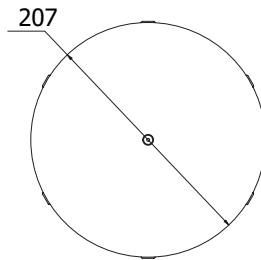

Takkopp 6 armaturer/Ceiling cup 6 fittings