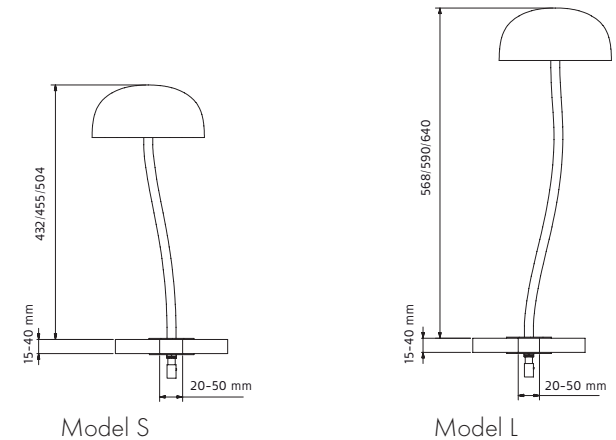

Design

Front Design 2019.