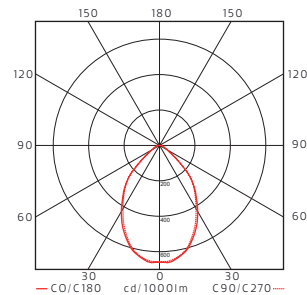

LED info

System power 8W. Luminaire luminous flux see product specification. CCT 3000K. SDCM 3. CRI >80. L70 B10 50.000h.

Connection

2,5 m cable with switch and plug.

Design

Front Design 2019.

CURVE

BORD/TABLE