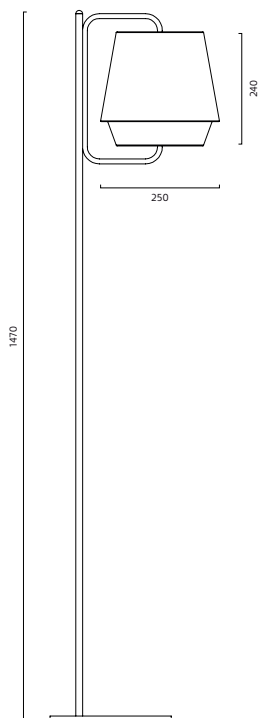

ZERO[®] ELEMENTS
FLOOR

ZERO® ELEMENTS

FLOOR

Finish

Shade in fabric White Kvadrat Time 300/103, blue Time 300/683, apricot Time 300/643. Other colours on request. Diffuser in matt acrylic. Floor stand in painted steel

Installation

On floor.

Connection

2,5 m textile cable with switch and plug.

Design

Note Design Studio 2015.

ELEMENTS

FLOOR

PRODUCT SPECIFICATION

POWER	D/MM	H/MM	Color	ART.
E27/Max 20W	250	1430	White	8333101
E27/Max 20W	250	1430	Blue	8333108
E27/Max 20W	250	1430	Apricot	8333117

ZERO[®] ELEMENTS
FLOOR

NOTE DESIGN STUDIO

Creativity is about searching for what is missing, to constantly realign thoughts and expressions to find that moment of insight when everything clicks. At Note we collaborate intensely, with personal passion and our design disciplines – interior, product, graphic, architecture, and strategies – to share our insights with the world.