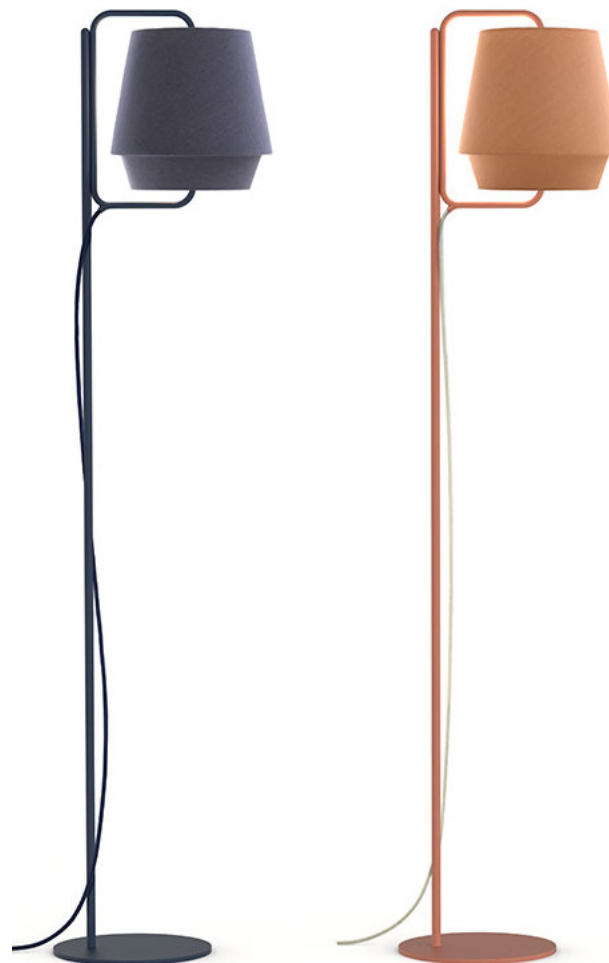

ZERO[®] ELEMENTS
FLOOR

ZERO® ELEMENTS

FLOOR

Finish

Shade in fabric White Kvadrat Time 300/103, blue Time 300/683, apricot Time 300/643. Other colours on request. Diffuser in matt acrylic. Floor stand in painted steel

Installation

On floor.

Connection

2,5 m textile cable with switch and plug.

Design

Note Design Studio 2015.

ELEMENTS

FLOOR

PRODUCT SPECIFICATION

POWER	D/MM	H/MM	Color	ART.
E27/Max 20W	250	1430	White	8333101
E27/Max 20W	250	1430	Blue	8333108
E27/Max 20W	250	1430	Apricot	8333117

ZERO[®] ELEMENTS
FLOOR

NOTE DESIGN STUDIO

Creativity is about searching for what is missing, to constantly realign thoughts and expressions to find that moment of insight when everything clicks. At Note we collaborate intensely, with personal passion and our design disciplines – interior, product, graphic, architecture, and strategies – to share our insights with the world.