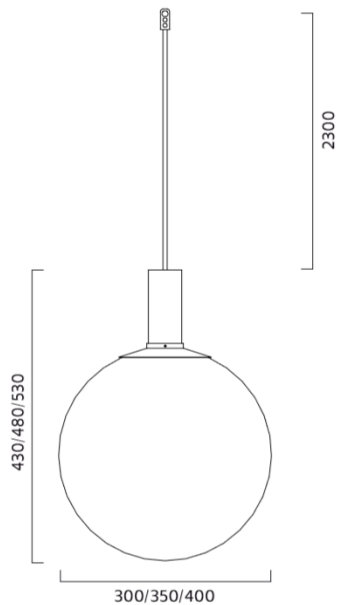

Effekt 4,9W, 5W eller 6,2W. Inklusive dimbar retrofit ljuskälla GU10.

Montage

I takkrok, 2,3 m kabel. Inklusive takkopp.

Anslutning

Takkontakt alt. kopplingsplint 2x2,25mm².

Design

Front 2014

Finish

Painted steel. Shade in partly sand blasted clear glass. Incl. light source. Other colours on request

LED info

Including dimmable LED retrofit light source 4W, 5W or 6,2W GU10.

Installation

In ceiling hook, 2,3 m cable. Including ceiling cup.

Connection

Terminal block 2x2,25mm² „

Design

Front 2014.

ZERO® FOG

PENDLAR/PENDANTS

PRODUKTFAKTA/PRODUCT SPECIFICATION

EFFEKT/POWER	KELVIN	CRI	FÄRG/COLOUR	D/MM	ART.
LED/GU10 Inklusive ljuskälla/Including light source					
4,9W/395LM/GU10	2700K	>80	Vit/White	300	8311-1-01
4,9W/395LM/GU10	2700K	>80	Svart/Black	300	8311-1-06
4,9W/395LM/GU10	2700K	>80	Koppar/Copper	300	8311-1-78
4,9W/395LM/GU10	2700K	>80	Vit/White	350	8311-3-01
4,9W/395LM/GU10	2700K	>80	Svart/Black	350	8311-3-06
4,9W/395LM/GU10	2700K	>80	Koppar/Copper	350	8311-3-78
4,9W/395LM/GU10	2700K	>80	Vit/White	400	8311-5-01
4,9W/395LM/GU10	2700K	>80	Svart/Black	400	8311-5-06
4,9W/395LM/GU10	2700K	>80	Koppar/Copper	400	8311-5-78
6,2W/510LM/GU10	3000K	>90	Vit/White	300	8312-1-01
6,2W/510LM/GU10	3000K	>90	Svart/Black	300	8312-1-06
6,2W/510LM/GU10	3000K	>90	Koppar/Copper	300	8312-1-78
6,2W/510LM/GU10	3000K	>90	Vit/White	350	8312-3-01
6,2W/510LM/GU10	3000K	>90	Svart/Black	350	8312-3-06
6,2W/510LM/GU10	3000K	>90	Koppar/Copper	350	8312-3-78
6,2W/510LM/GU10	3000K	>90	Vit/White	400	8312-5-01
6,2W/510LM/GU10	3000K	>90	Svart/Black	400	8312-5-06
6,2W/510LM/GU10	3000K	>90	Koppar/Copper	400	8312-5-78