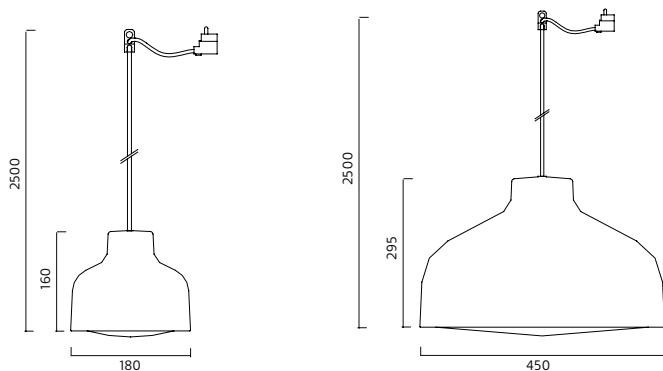

ZERO® LENS

PENDLAR/PENDANTS

Utförande

Strukturlackerad aluminium vit RAL 9016, svart RAL 9005. Bländskydd av matt akryl. Textilkabel. Andra färger på begäran.

LED info

Systemeffekt 10W, 21W. Armaturlumen 640LM, 700LM, 973LM, 1070LM. Korrelerad färgtemperatur 3000K, 4000K. Färgtolerans SDCM 3. Färgåtergivning RA >80. Diameter 180 mm - L80 52.000h. Diameter 450 mm - L80 72.000h.

Montage

I takkrok, 2,3 m kabel. Inklusive takkopp.

Anslutning

Takkontakt DCL alt. kopplingsplint 3x2,25mm² alt. 5x2,25mm².

Design

Jens Fager 2010.

Finish

Structural painted aluminum. White RAL 9016, black RAL 9005. Diffuser in matt acrylic. Textile cable. Other colours on request.

LED info

System power: 10W, 21W. Luminaire Luminous Flux: 640LM, 700LM, 973LM, 1070LM. CCT 3000K, 4000K. SDCM 3. CRI 80. Diameter 180 mm - L80 52.000h. Diameter 450 mm - L80 72.000h.

Installation

In ceiling hook, 2,3 m cable. Including ceiling cup.

Connection

DCL plug or terminal block 3x2,25mm² or 5x2,25mm².

Design

Jens Fager 2010