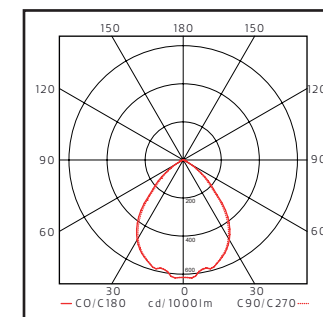

Matt acrylic

Microprisma