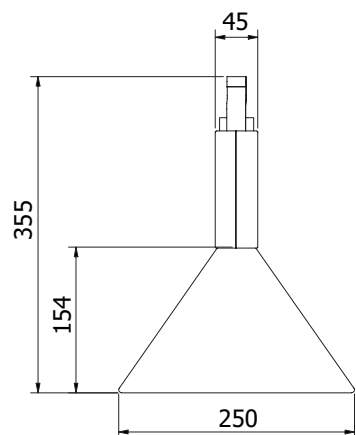

ZERO® LUMO

VAJERPENDEL/CATENARY

Utförande

Lackerad pressgjuten aluminium. Svart RAL 9005, orange RAL 3022, grå RAL 7047, grön RAL 6011, brungrå RAL 7006. Bländskydd av matt akryl. Kan beställas med bländskydda av microprisma. Andra färger på begäran. Levereras exklusive kabel och vajer.

LED info

Inbyggd LED modul dimbar 230V eller med DALI. Systemeffekt 10W. Armaturlumen 830LM. Korrelerad färgtemperatur 3000K. Färgtolerans SDCM 3. Färgåtergivning >RA 90. L70/55000H. Alt. inklusive dimbar GU10 LED ljuskälla 4,9W alt 6,2W.

Montage

Monteras på vajer, 3mm.

Anslutning

Kopplingsplint 3x4mm², vid DALI 5x4mm². Överkopplingsbar.

Design

Thomas Bernstrand 2022.

Finish

Painted die-cast aluminum in black RAL 9005, orange RAL 3022, grey RAL 7047, green RAL 6011, brownish grey RAL 7006. Diffuser in matt acrylic. Can be ordered with diffuser in microprisma. Other colours on request. Delivered excluding cable and wire.

LED info

Incorporated LED module. Mains dimmable or DALI. System power: 10W. Luminaire Luminous Flux: 830LM. CCT 3000K. SDCM 3. CRI 90. L70/55000H. Alternative including dimmable GU10 LED lightsource 4,9W or 6,2W.

Installation

On wire, 3mm.

Connection

Terminalblock 3x4 mm². When DALI 5x4mm². Double conduit entry.

Design

Thomas Bernstrand 2022.