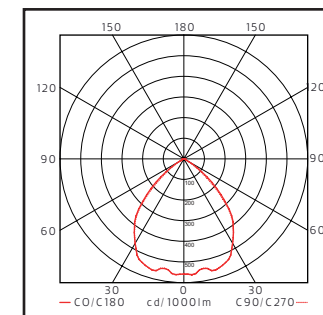

Design

Thomas Bernstrand 2022.

Matt acrylic