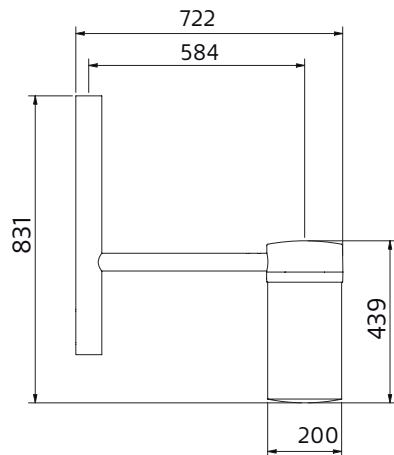

LYX

POLE FIXTURE

Utförande

Aluminium och zinkad metallstomme lackerad i svart RAL 9005.
Andra färger på begäran.
Yttre kupa av polycarbonat. Slipade glasprismor. Finns i fyra olika optiker.
Dubbel, trippel eller andra varianter produceras på förfrågan.

LED info

System effekt 19W. Armaturlumen 1990-2240LM. CCT 3000K. SDCM 3.
CRI 80. L70/60000H. Kan levereras med 2700K, 3500K, 4000K på begäran

Montage

Monteras på stolptopp D60 mm.

Anslutning

Kabel med snabbkoppling i stolpe.

Design

Jan Forsmark 2024.

Finish

Aluminum and zinked metal painted in black RAL 9005. Other colors on request.
Shade in polycarbonat and glass prisms. Available in four different optics.
Double, trippel or other variants produced on request.

LED info

System power: 19W Luminaire Luminous Flux: 1990-2240LM.
CCT 3000K. SDCM 3. 2700K, 3500K, 4000K on request.
CRI 80. L70/60000H.

Installation

Fits pole-top diameter 60 mm.
We recommend to use a local supplier of the pole as standards may vary between different countries. The pole we are able to supply are according to Swedish standards for buried foundation.

Connection

Cable and quick-plug included.

Design

Jan Forsmark 2024.