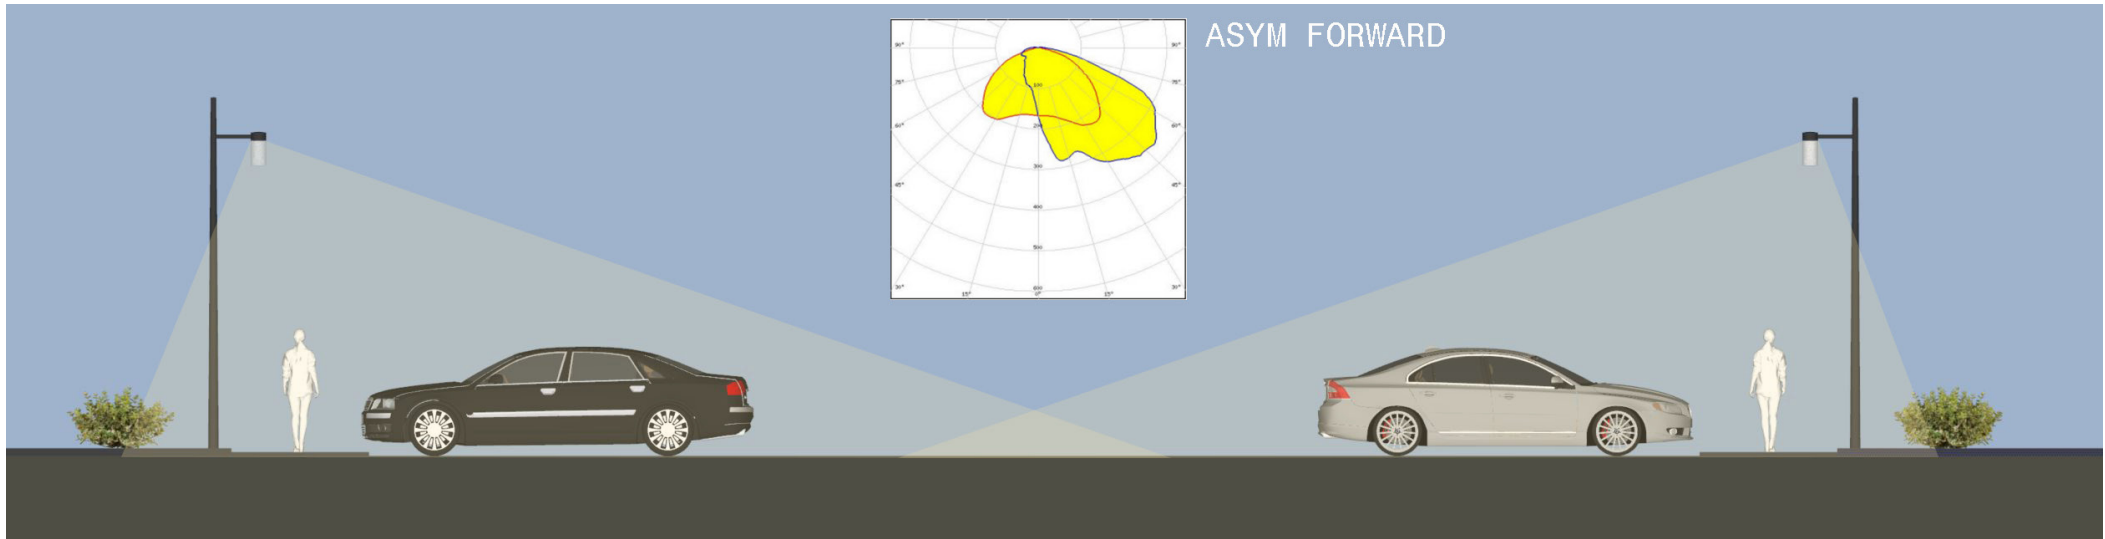

LYX

POLE FIXTURE

PRODUCT SPECIFICATION - Asymmetrical forward

POWER	LUMINAIRE FLUX	KELVIN	CRI	FINISH		ART.
LED 19W	2240LM	3000	>80	Black	On/Off	12333106-30
LED 19W	2240LM	3000	>80	Black	DALI	12333106D30
LED 19W	2240LM	3000	>80	Black	Zhaga	12333106Z30

ACCESSORIES

Pole 60/128, 3-4 m above ground	Svart/Black	93230-1-06
Conical pole on request