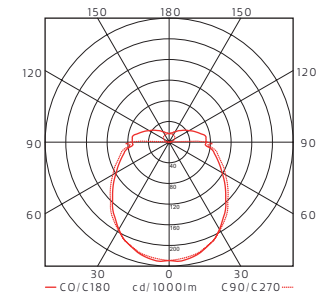

LED info

System power 9W or 18W. Luminaire Luminous Flux 880LM, 1535LM.
CCT 3000K. SDCM 3. CRI 80.
L80 52000h.

Installation

In ceiling or on wall.

Connection

Snap-in terminal block 5x4mm² ,.

Design

Front 2017.