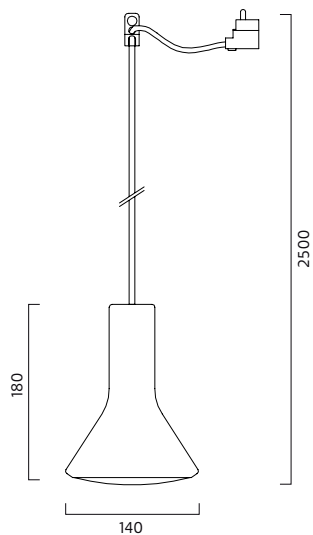

ZERO® PAR

PENDEL/PENDANT

Utförande

Lackerad aluminium. Textilkabel i matchande färger. Vit RAL 9016, svart RAL 9005, grå RAL 7030, aprikos RAL 3012, orange RAL 2004, elfenben RAL 1015. Andra färger på begäran.

LED info

Armatyr levereras inklusive dimbar LED ljuskälla E27.
Systemeffekt 12,5W.
Armaturlumen 1040LM. Korrelerad färgtemperatur 2700K.
Färgtolerans SDCM 3. Färgåtergivning RA >80.

Montage

Pendlas i 2 meter kabel. Inklusive takkopp.

Anslutning

Takkontakt alt. kopplingsplint 2x2,25mm² i takkopp.

Design

Finish

Painted aluminium. Textile cable in matching colors. White RAL 9010, black RAL 9005, grey RAL 7030, apricot RAL 3012, orange RAL 2004, ivory RAL 1015. Other colours on request.

LED info

Luminaire is delivered including dimmable LED light source E27.
System power 12,5W. Luminaire luminous flux 1040LM. CCT 2700K. SDCM 3. CRI >80.

Installation

In ceiling-hook, including ceiling cup.

Connection

Terminal block 2x2,25mm² in ceiling cup.

Design

Broberg & Ridderstråle 2012.