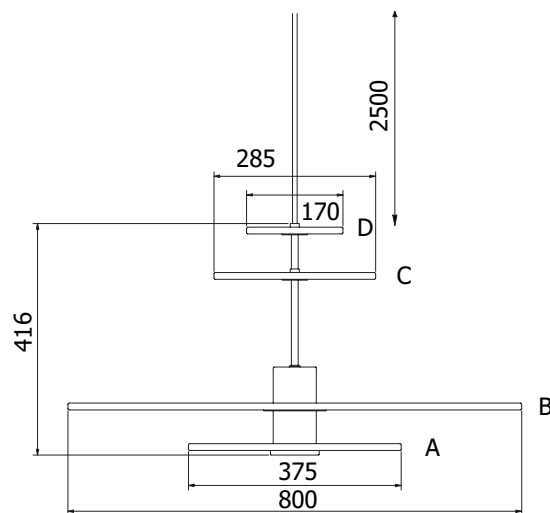

Can be ordered with 2-, 3-, or 4-layer SLIZESs. Minimum 2 SLIZESs position A + B have to be ordered. The SLIZESs are two-coloured, one colour on each side.

LED info

With incorporated LED module or with dimmable LED lightsource included GU10 4,9W/2700K, 6,2W/3000K. Module-System power: 11W. Luminaire Luminous Flux: 884LM. CCT 3000K. SDCM 3. CRI 90. L70/50000H

Installation

On ceiling-hook. Including ceiling cup.

Connection

DCL plug or terminalblock 3x4 mm². When DALI 5x4mm².

Design

SLIZES

FÄRGER/COLOURS

Tyg/Fabric Gabriel Hush - Please be aware that the colour shades can appear different from the real fabric colours.

D 375 mm

C

D 285 mm

D

D 170 mm

60900

64148

68160