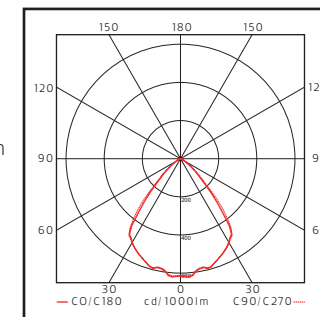

ZERO® SLIZES

PENDEL/PENDANT

Utförande

Fäste i svartlackerad metall RAL 9005. Ljudabsorberande skivor av polyester fiber och återvunnen textil. Beklädd med tyg Hush/Gabriel. **Kan beställas med 2-, 3- eller 4-lager av skivor. Minst 2 skivor position A + B måste beställas.** Specialfärger på förfrågan. Skivorna är två-färgade, olika färger på vardera sida.

LED info

Med inbyggd LED modul alt. inklusive dimbar LED ljuskälla GU10 4,9W/2700K, 6,2W/3000K. Modul -Systemeffekt 11W. Armaturlumen 884LM. Korrelerad färgtemperatur 3000K. Färgtolerans SDCM 3. Färgåtergivning >RA 90. L70/50000H

Montage

I takkrok inklusive takkopp.

Anslutning

DCL plug alt. kopplingsplint 3x4mm², vid DALI 5x4mm².

Design

Halskov & Dalsgaard 2022.

Finish

Painted metal in black RAL 9005. Soundabsorbing SLIZESs made of polyester and bi-component fibre. Fabric Hush/Gabriel.

Can be ordered with 2-, 3-, or 4-layer SLIZESs. Minimum 2 SLIZESs position A + B have to be ordered. The SLIZESs are two-coloured, one colour on each side.

LED info

With incorporated LED module or with dimmable LED lightsource included GU10 4,9W/2700K, 6,2W/3000K. Module-System power: 11W. Luminaire Luminous Flux: 884LM. CCT 3000K. SDCM 3. CRI 90. L70/50000H

Installation

On ceiling-hook. Including ceiling cup.

Connection

DCL plug or terminalblock 3x4 mm². When DALI 5x4mm².

Design