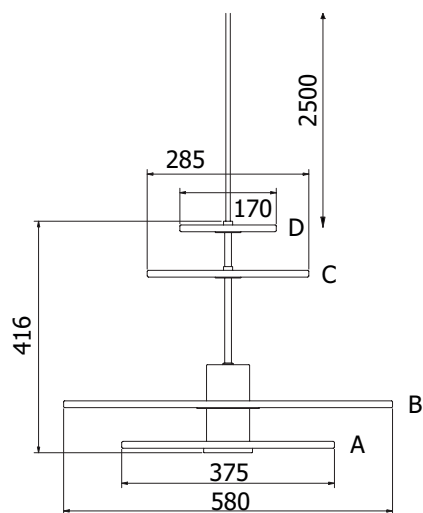

Can be ordered with 2-, 3-, or 4-layer SLIZESs. Minimum 2 SLIZESs position A + B have to be ordered. The SLIZESs are two-coloured, one colour on each side.

LED info

With incorporated LED module or with dimmable LED lightsource included GU10 4,9W/2700K, 6,2W/3000K. Module-System power: 11W. Luminaire Luminous Flux: 884LM. CCT 3000K. SDCM 3. CRI 90. L70/50000H

Installation

On ceiling-hook. Including ceiling cup.

Connection

DCL plug or terminalblock 3x4 mm². When DALI 5x4mm².

Design

SLIZES

FÄRGER/COLOURS

Tyg/Fabric Gabriel Hush - Please be aware that the colour shades can appear different from the real fabric colours.

D 375 mm

C

D 285 mm

D

D 170 mm

60900

64148

68160