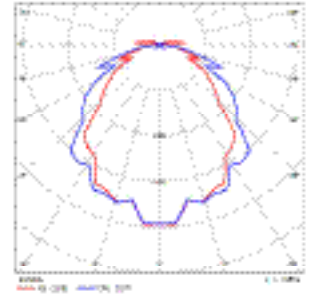

ZERO® SPRINKLE

LINEAR PENDANT

Finish

Aluminum and steel. Painted oysterwhite RAL 1013, black RAL 9005, blue RAL 2806035, red RAL 3000, ochre yellow RAL 1024, brown RAL 070420 or raw zinc. The Zinced model have visible scratches and other imperfections that can vary in intensity across different shades. Additionally, the Zinked surface can fluctuate between a glossy and matte finish, which may evolve over time. Other colours on request. Textile cord in matching colour.

LED info:

System power: 20W. Luminaire Luminous Flux: 2370lm. CCT 3000K. SDCM 3. CRI 90. L70/55000H. Can be delivered with 2700K, 4000K on request.

Installation

In ceiling-hook. Including ceiling cup.

Connection

DCL-plug or terminal block 5x2,5mm².

Design

Note Design Studio 2023.