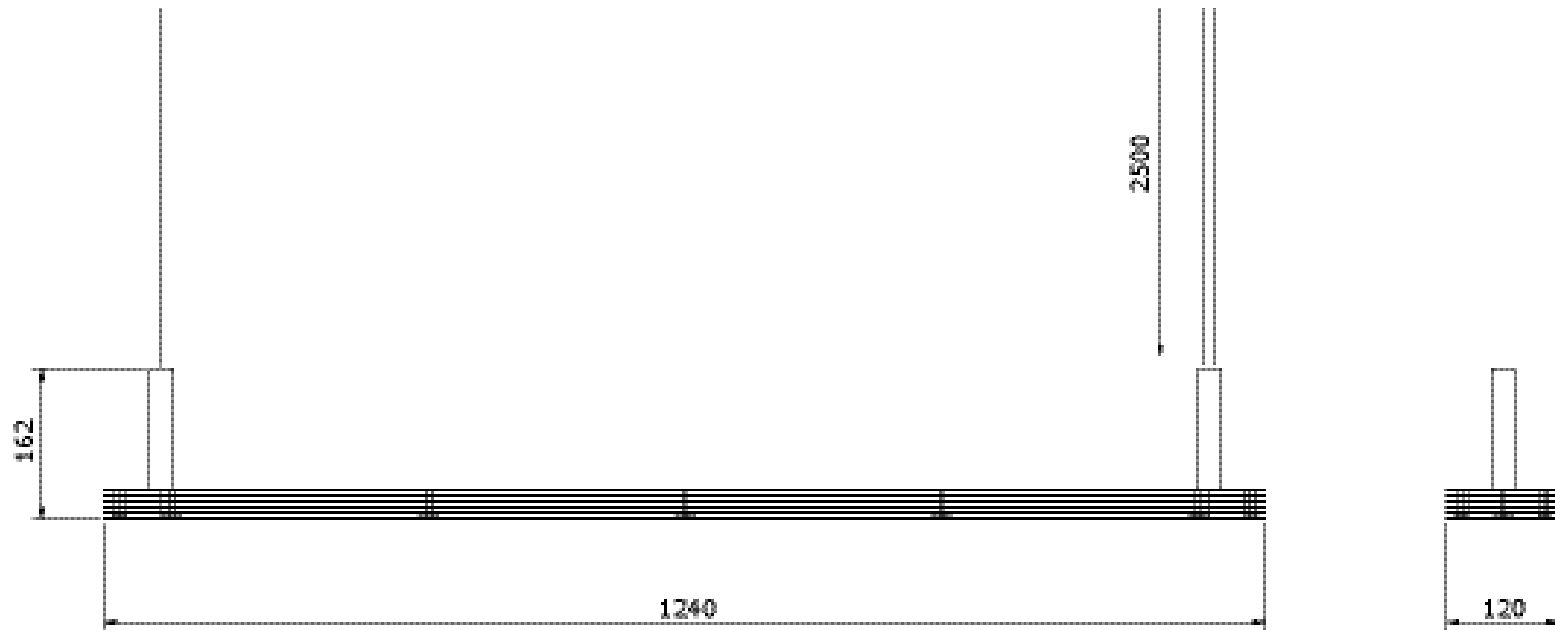

LED info:

System power: 20W. Luminaire Luminous Flux: 2370lm. CCT 3000K. SDCM 3. CRI 90. L70/55000H. Can be delivered with 2700K, 4000K on request.

Installation

In ceiling-hook. Including ceiling cup.

Connection

DCL-plug or terminal block 5x2,5mm².

Design

Note Design Studio 2023.

ZERO®**SPRINKLE**

LINEAR PENDANT

PRODUCT SPECIFICATION

POWER/LUMEN	KELVIN	CRI	COLOR		ART.
21W/2350LM	3000K	90	Oyster white	On/off	12304109-30
21W/2350LM	3000K	90	Oyster white	Dali	12304109D30
21W/2350LM	3000K	90	Black	On/off	12304106-30
21W/2350LM	3000K	90	Black	Dali	12304106D30
21W/2350LM	3000K	90	Red	On/off	12304107-30
21W/2350LM	3000K	90	Red	Dali	12304107D30
21W/2350LM	3000K	90	Blue	On/off	12304108-30
21W/2350LM	3000K	90	Blue	Dali	12304108D30
21W/2350LM	3000K	90	Brown	On/off	12304145-30
21W/2350LM	3000K	90	Brown	Dali	12304145D30
21W/2350LM	3000K	90	Ochre yellow	On/off	12304155-30
21W/2350LM	3000K	90	Ochre yellow	Dali	12304155D30
21W/2350LM	3000K	90	Zinc	On/off	12304184-30
21W/2350LM	3000K	90	Zinc	Dali	12304184D30