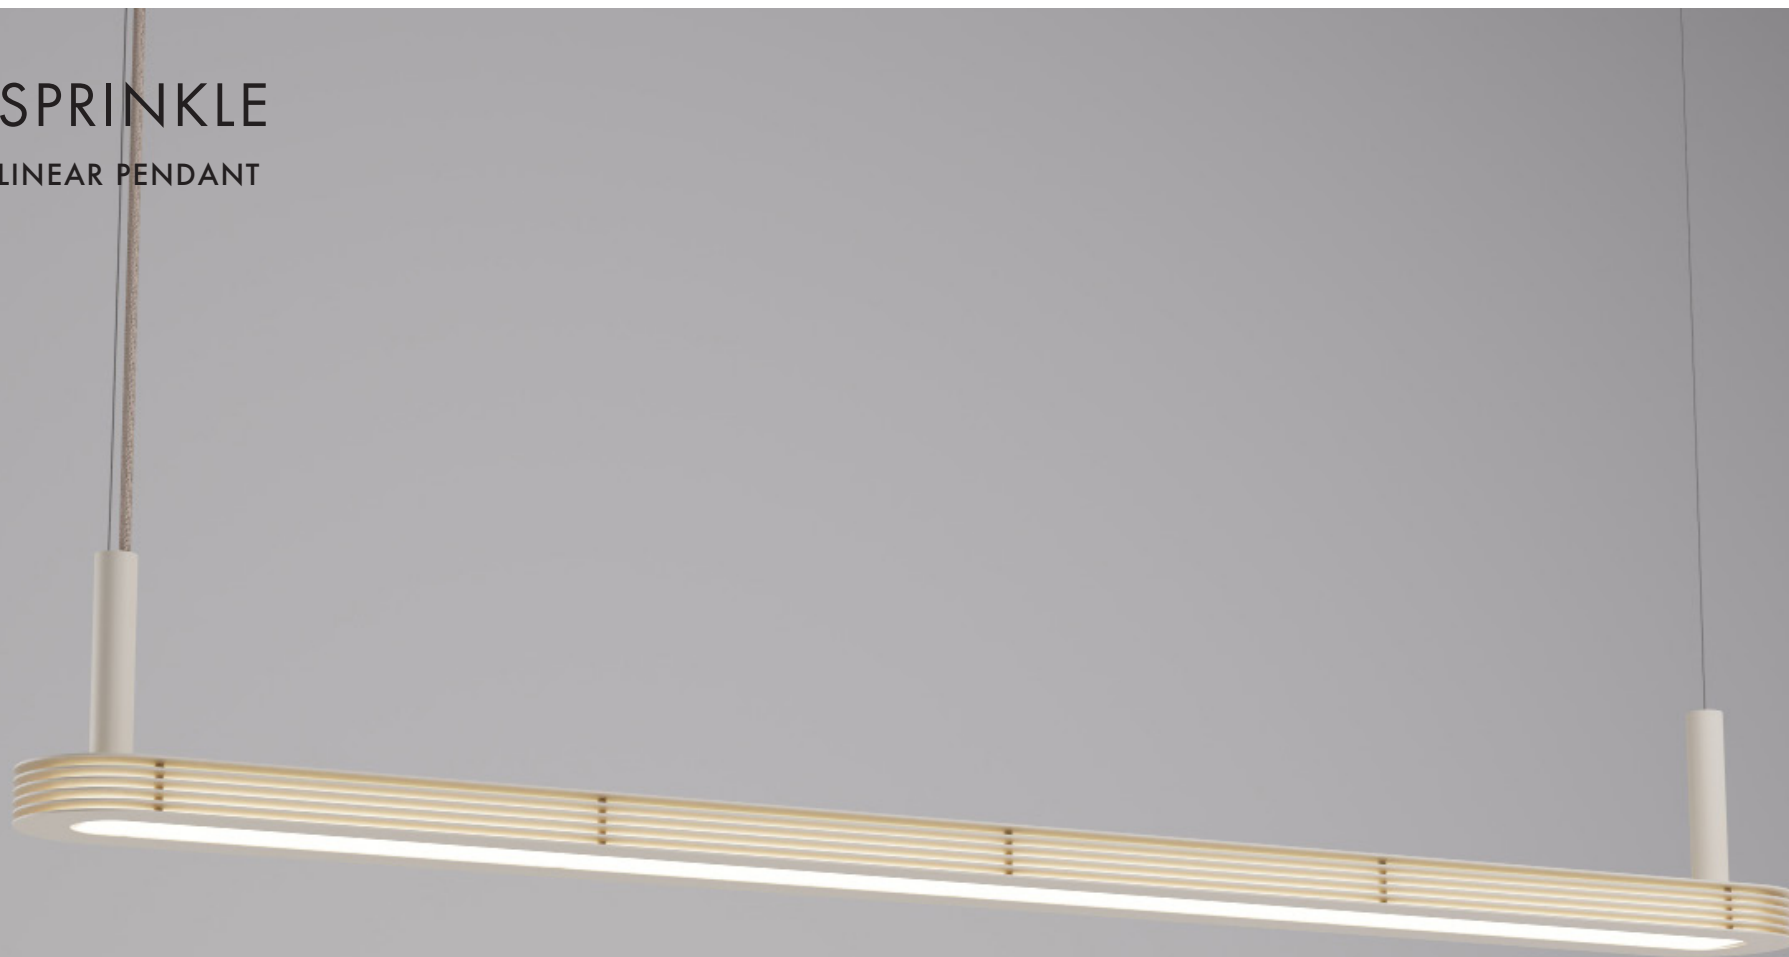

ZERO[®]

SPRINKLE

LINEAR PENDANT

ZERO[®]

SPRINKLE

LINEAR PENDANT

ZERO[®]

SPRINKLE

LINEAR PENDANT

ZERO[®]

SPRINKLE

LINEAR PENDANT - ZINC

ZERO[®]

SPRINKLE

LINEAR PENDANT

ZERO[®] SPRINKLE

LINEAR PENDANT

Finish

Aluminum and steel. Painted oysterwhite RAL 1013, black RAL 9005, blue RAL 2806035, red RAL 3000, ochre yellow RAL 1024, brown RAL 070420 or raw zinc. The Zinced model have visible scratches and other imperfections that can vary in intensity across different shades. Additionally, the Zinked surface can fluctuate between a glossy and matte finish, which may evolve over time. Other colours on request. Textile cord in matching colour.