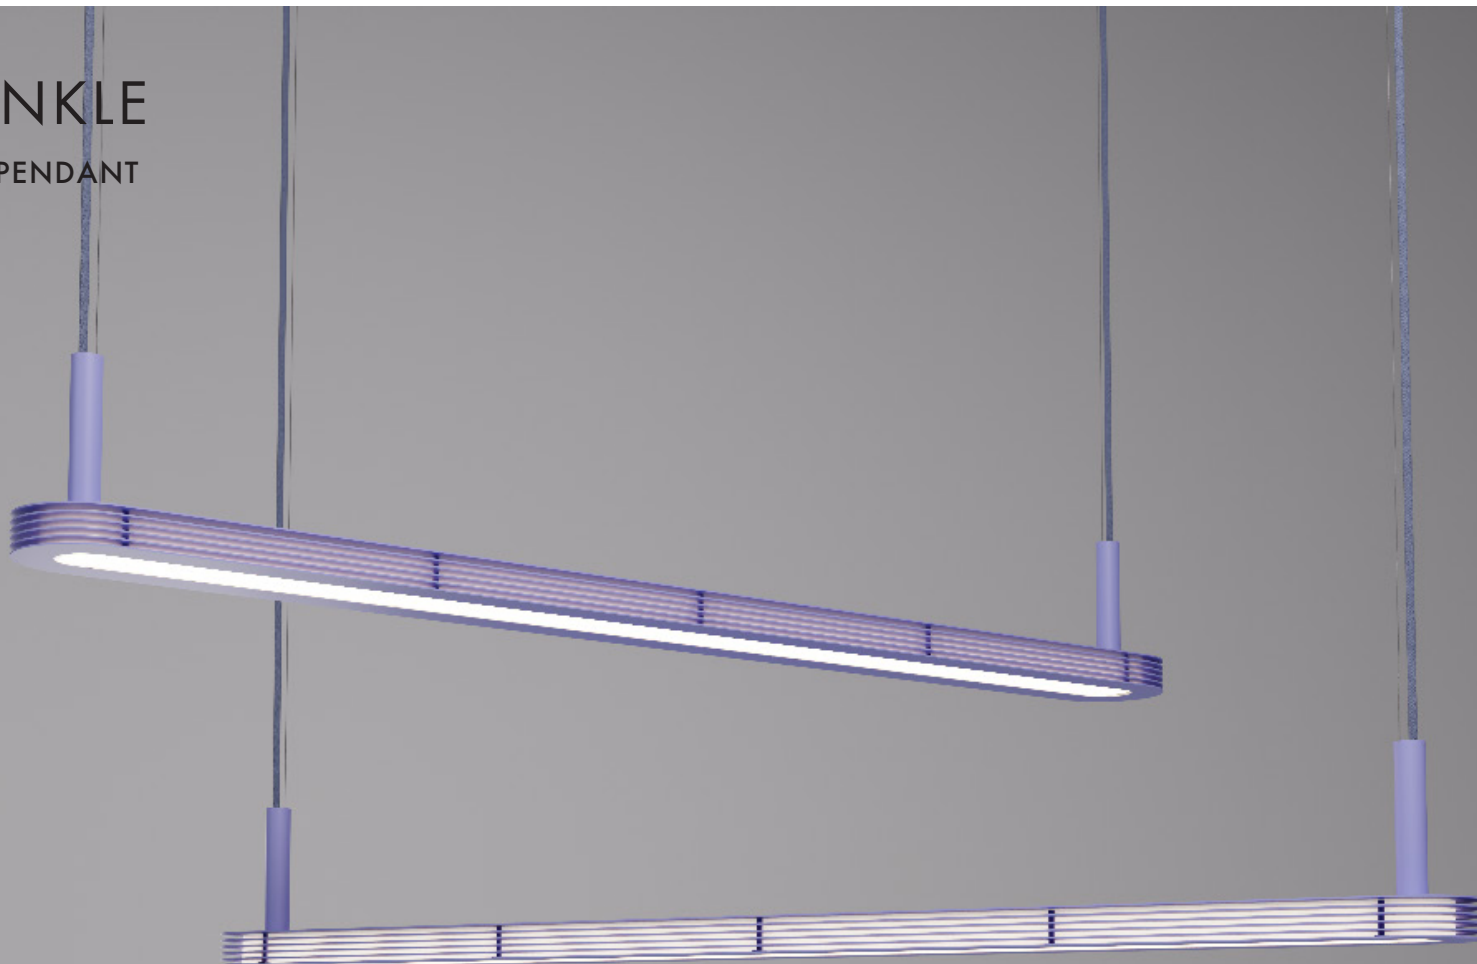

ZERO[®]

SPRINKLE

LINEAR PENDANT

ZERO[®]

SPRINKLE

LINEAR PENDANT

ZERO[®]

SPRINKLE

LINEAR PENDANT

ZERO[®]

SPRINKLE

LINEAR PENDANT - ZINC

ZERO[®]

SPRINKLE

LINEAR PENDANT

ZERO[®] SPRINKLE

LINEAR PENDANT

Finish

Aluminum and steel. Painted oysterwhite RAL 1013, black RAL 9005, blue RAL 2806035, red RAL 3000, ochre yellow RAL 1024, brown RAL 070420 or raw zinc. The Zinced model have visible scratches and other imperfections that can vary in intensity across different shades. Additionally, the Zinked surface can fluctuate between a glossy and matte finish, which may evolve over time. Other colours on request. Textile cord in matching colour.

LED info:

System power: 20W. Luminaire Luminous Flux: 2370lm. CCT 3000K. SDCM 3. CRI 90. L70/55000H. Can be delivered with 2700K, 4000K on request.

Installation

In ceiling-hook. Including ceiling cup.

Connection