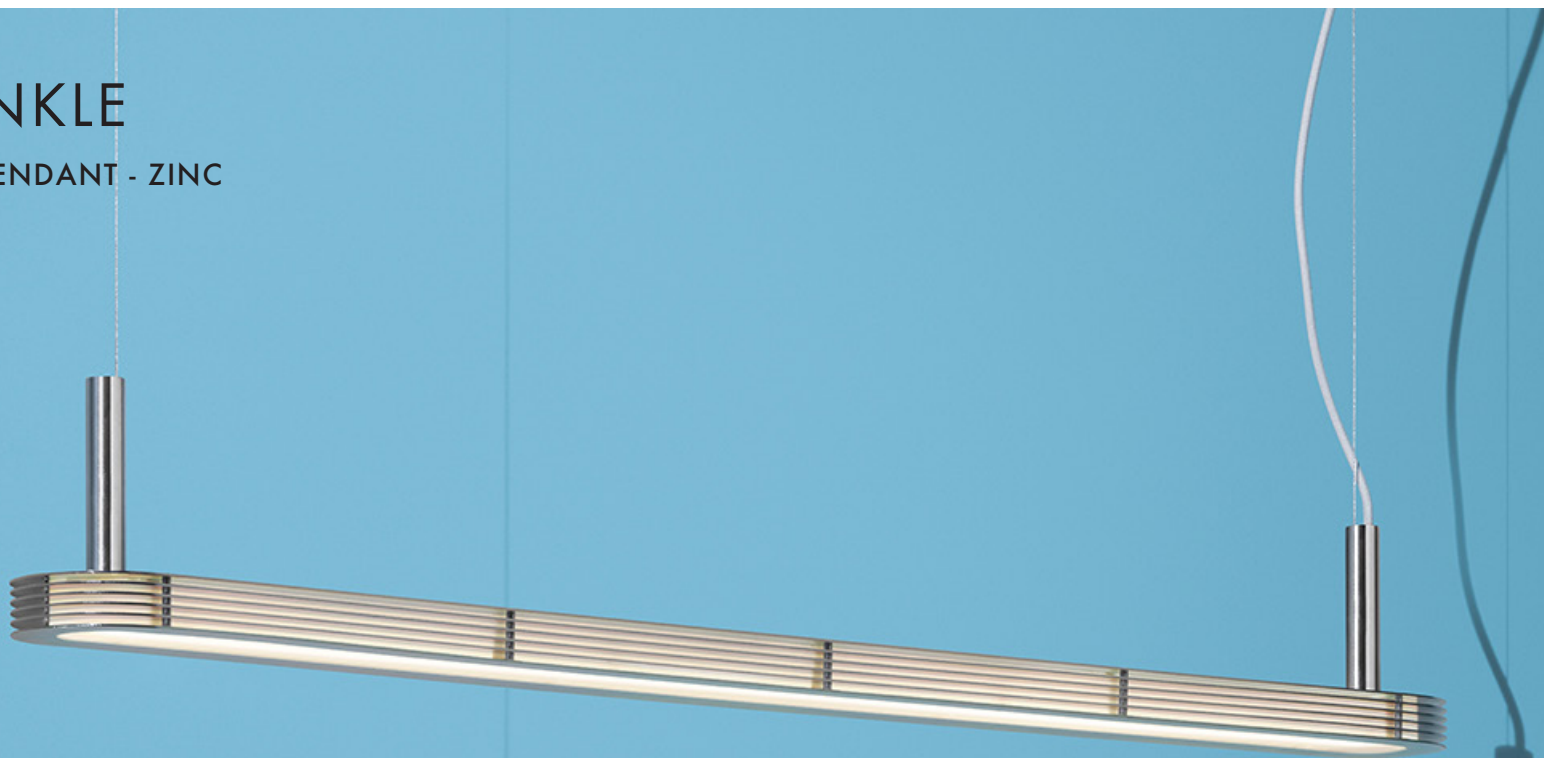

ZERO[®]

SPRINKLE

LINEAR PENDANT

ZERO[®]

SPRINKLE

LINEAR PENDANT

ZERO[®]

SPRINKLE

LINEAR PENDANT

ZERO[®]

SPRINKLE

LINEAR PENDANT - ZINC

ZERO[®]

SPRINKLE

LINEAR PENDANT

ZERO[®] SPRINKLE

LINEAR PENDANT

Finish

Aluminum and steel. Painted oysterwhite RAL 1013, black RAL 9005, blue RAL 2806035, red RAL 3000, ochre yellow RAL 1024, brown RAL 070420 or raw zinc. The Zinced model have visible scratches and other imperfections that can vary in intensity across different shades. Additionally, the Zinked surface can fluctuate between a glossy and matte finish, which may evolve over time. Other colours on request. Textile cord in matching colour.