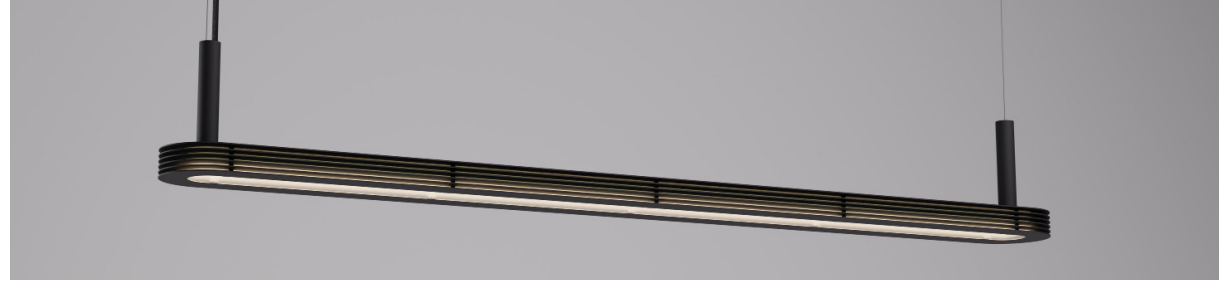

LINEAR PENDANT

Finish

Aluminum and steel. Painted oysterwhite RAL 1013, black RAL 9005, blue RAL 2806035, red RAL 3000, ochre yellow RAL 1024, brown RAL 070420 or raw zinc. The Zinced model have visible scratches and other imperfections that can vary in intensity across different shades. Additionally, the Zinked surface can fluctuate between a glossy and matte finish, which may evolve over time. Other colours on request. Textile cord in matching colour.

LED info:

System power: 20W. Luminaire Luminous Flux: 2370lm. CCT 3000K. SDCM 3. CRI 90. L70/55000H. Can be delivered with 2700K, 4000K on request.

Installation

In ceiling-hook. Including ceiling cup.

Connection

DCL-plug or terminal block 5x2,5mm².

Design

Note Design Studio 2023.

ZERO®**SPRINKLE**

LINEAR PENDANT

PRODUCT SPECIFICATION

POWER/LUMEN	KELVIN	CRI	COLOR		ART.
21W/2350LM	3000K	90	Oyster white	On/off	12304109-30
21W/2350LM	3000K	90	Oyster white	Dali	12304109D30
21W/2350LM	3000K	90	Black	On/off	12304106-30
21W/2350LM	3000K	90	Black	Dali	12304106D30
21W/2350LM	3000K	90	Red	On/off	12304107-30
21W/2350LM	3000K	90	Red	Dali	12304107D30
21W/2350LM	3000K	90	Blue	On/off	12304108-30
21W/2350LM	3000K	90	Blue	Dali	12304108D30
21W/2350LM	3000K	90	Brown	On/off	12304145-30
21W/2350LM	3000K	90	Brown	Dali	12304145D30
21W/2350LM	3000K	90	Ochre yellow	On/off	12304155-30
21W/2350LM	3000K	90	Ochre yellow	Dali	12304155D30
21W/2350LM	3000K	90	Zinc	On/off	12304184-30
21W/2350LM	3000K	90	Zinc	Dali	12304184D30