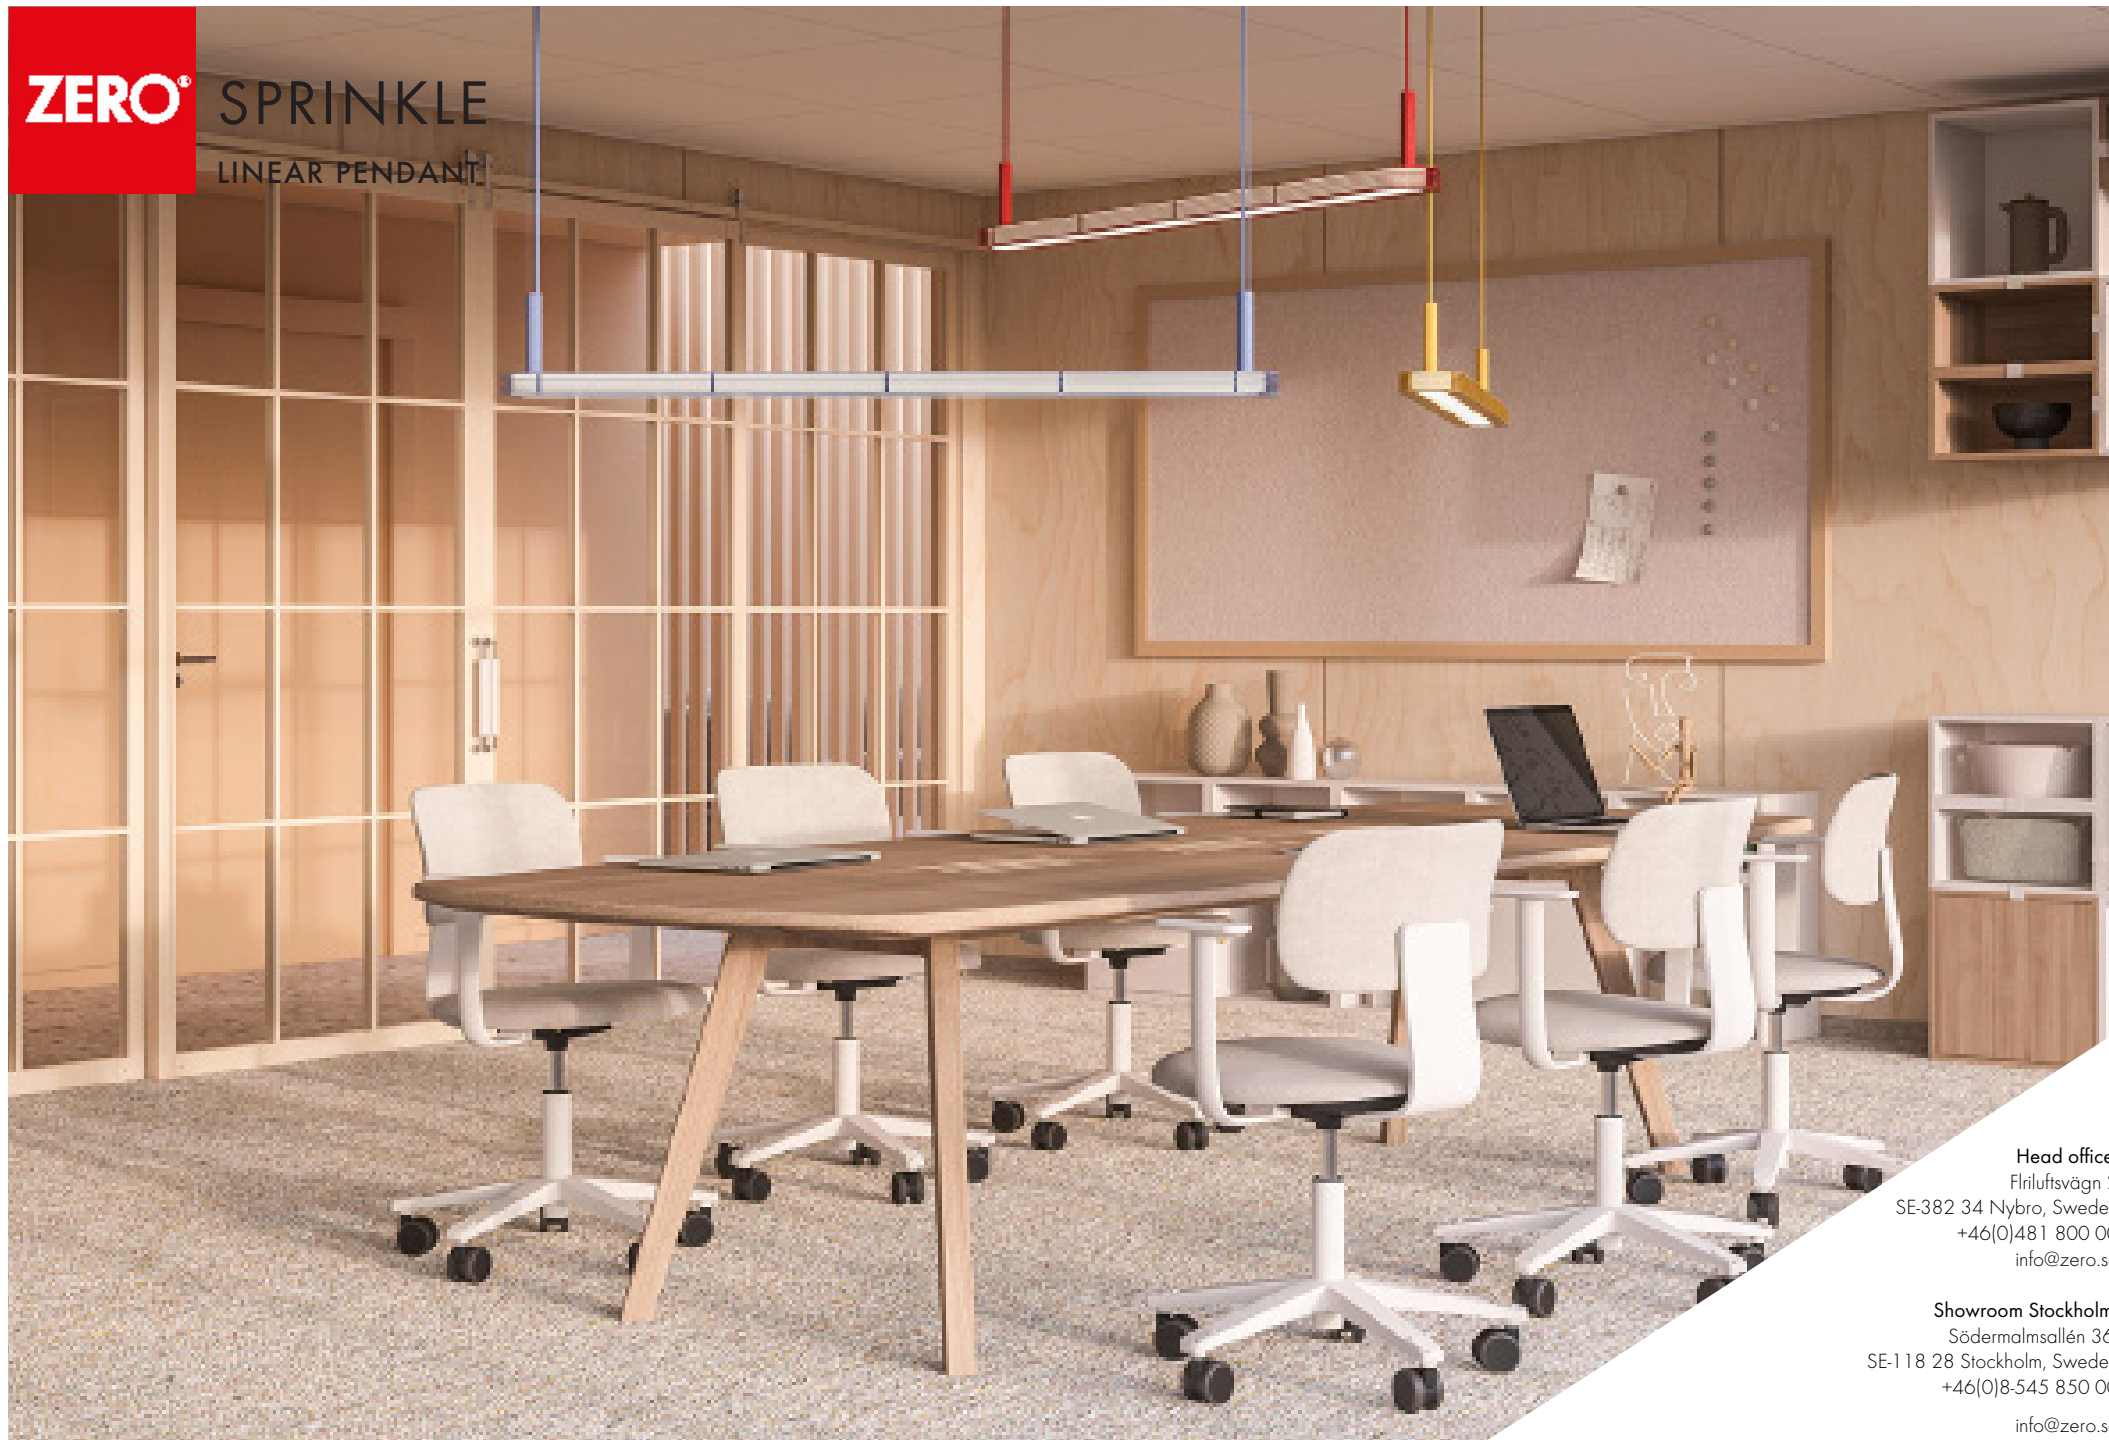

ZERO

SPRINKLE

LINEAR PENDANT

Head office:

Friluftsvägn 2
SE-382 34 Nybro, Sweden
+46(0)481 800 00
info@zero.se

Showroom Stockholm:

Södermalmsallén 36,
SE-118 28 Stockholm, Sweden
+46(0)8-545 850 00

info@zero.se