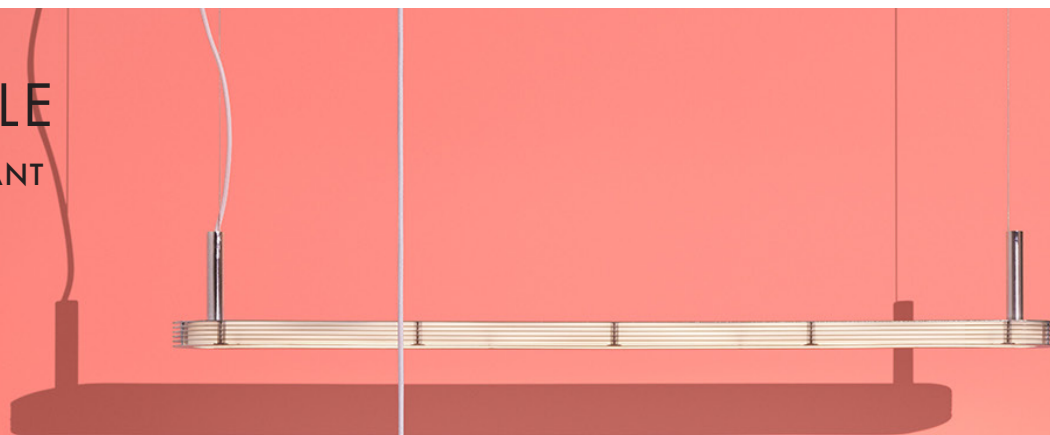

ZERO®

SPRINKLE

LINEAR PENDANT