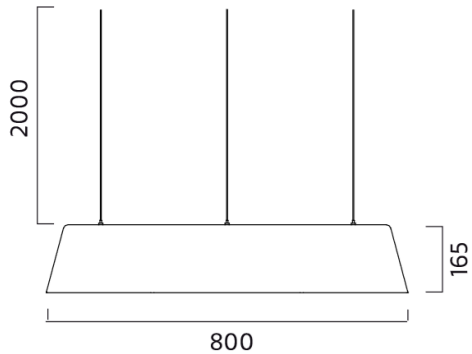

UMBRELLA

PENDLAR/PENDANTS/TAK/CEILING

Utförande

Skärm av opal akryl, lackerad vit (Ral 9010), svart (Ral 9011) alt. grön (Ral 6026). Andra kulörer på begäran.

LED info

Systemeffekt 27W. Armaturlumen 2903LM, 3190LM. Korrelerad färgtemperatur 3000K.

Färgtolerans SDCM 3. Färgåtergivning RA 80.

Montage

Två modeller Pendlas i vajer eller dikt tak.

Anslutning

Kopplingsplint 3x2,25mm vid HFF 5x2,25 mm.

Design

Monica Förster 2009.

Finish

Matt opal acrylic, painted Pure white Ral 9010, Graphite black 9011 or Opal green Ral 6026. Other colors on request.

LED info

System power: 27W. Luminaire Luminous Flux: 2903LM, 3190LM. CCT 3000K. SDCM 3.

CRI 80.

Installation

Two models. Wire-pendant or ceiling mounting.

Connection

Terminal block 3x2,25mm when HFF 5x2,25mm.

Design

Monica Förster 2009.