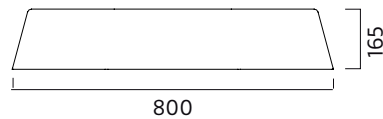

CRI 80.

Installation

Two models. Wire-pendant or ceiling mounting.

Connection

Terminal block 3x2,25mm when HFF 5x2,25mm.

Design

Monica Förster 2009.

ZERO®