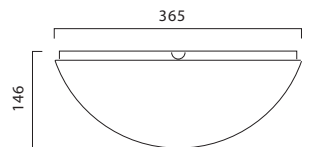

Design

Per Sundstedt