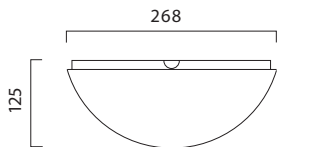

Design

Per Sundstedt