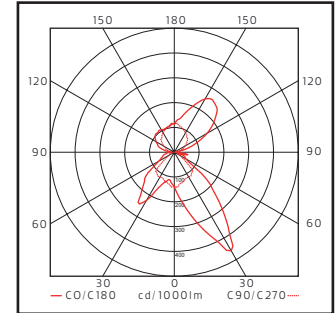

Design

Per Sundstedt