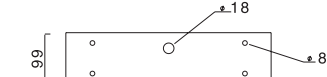

Design

Per Sundstedt