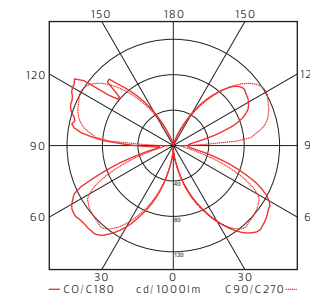

Design

Per Sundstedt