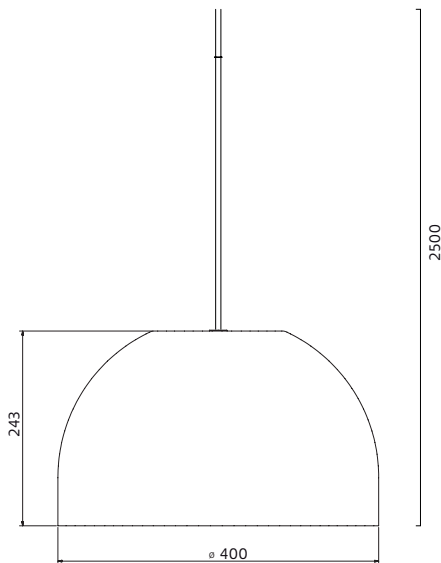

Design

Thomas Bernstrand & Stefan Borselius 2022.