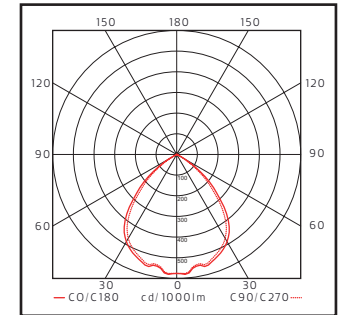

Design

Thomas Bernstrand & Stefan Borselius 2022.