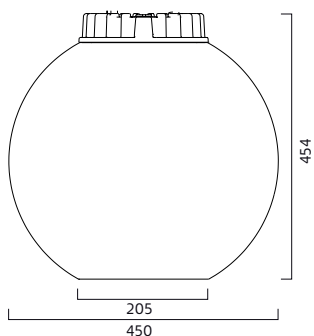

ZERO®

CITY GLOBE - INDOOR

PENDEL/PENDANT

Utförande

Lackerad aluminium och metall svart RAL 9005. Andra färger på begäran. Yttre skärm i gråtonad polycarbonat. Inre skärm av mönstrat glas.

Led info

Systemeffekt 23W. Armaturlumen 1900LM. Symmetrisk.
Korrelerad färgtemperatur 3000K. Färgtolerans SDCM 3. Färgåtergivning RA >80.
L80, 80.000h.

Montage

I takkrok. Inkl takkopp. 2,5 m vajerpendel.

Anslutning

DCL kontakt alt. opplingsplint 5x4mm².

Design

Thomas Bernstrand 2018.