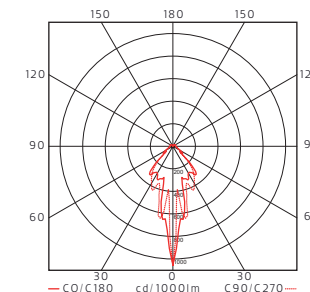

Design

Thomas Bernstrand 2018.