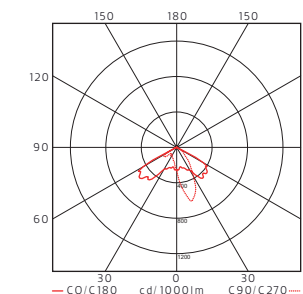

Asymmetrisk/Asymmetrical