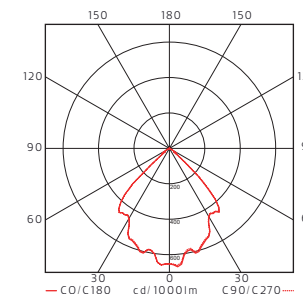

Symmetrisk/Symmetrical