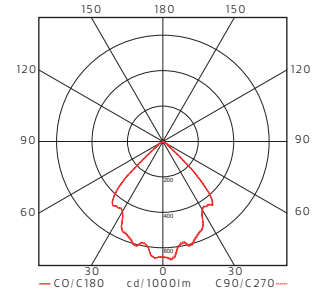

Kan beställas förebred för ZHAGA
Can be ordered prepared for ZHAGA