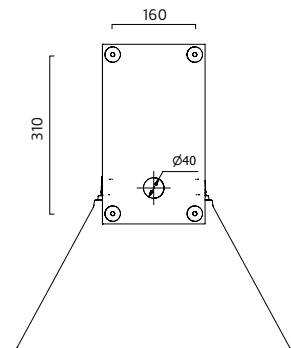

ZERO® CITY

VÄGGARMATUR/WALL FIXTURE

Utförande

Lackerad aluminium. Svart RAL 9005 och Gråbrun RAL 7006, andra färger på förfrågan. Inre skärm/reflektor i vitlackerad aluminium. Kan beställas utan galler på begäran. IK10.

LED info

Armaturlumen 2215LM, 2455LM Systemeffekt 23W, 28W.
Korrelerad färgtemperatur 3000K. Färgtolerans SDCM 3. Färgåtergivning RA >80.
L80 80.000h.

Montage

På vägg.

Anslutning

Kopplingsdosa med 5-polig plint i väggfäste

Design

Thomas Bernstrand 2016.