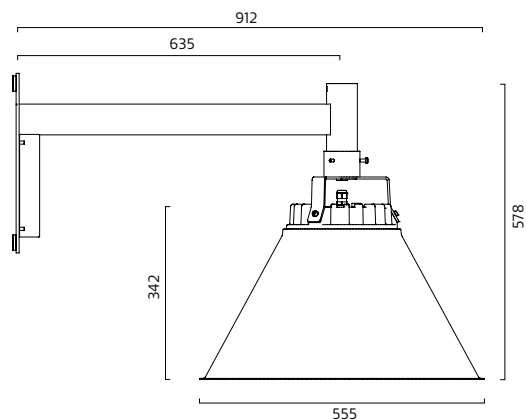

ZERO® CITY

VÄGGARMATUR/WALL FIXTURE

Utförande

Lackerad aluminium. Svart RAL 9005 och Gråbrun RAL 7006, andra färger på förfrågan. Inre skärm/reflektor i vitlackerad aluminium. Kan beställas utan galler på begäran. IK10.

LED info

Armaturlumen 2215LM, 2455LM Systemeffekt 23W, 28W.
Korrelerad färgtemperatur 3000K. Färgtolerans SDCM 3. Färgåtergivning RA >80.
L80 80.000h.

Montage

På vägg.

Anslutning

Kopplingsdosa med 5-polig plint i väggfäste

Design

Thomas Bernstrand 2016.