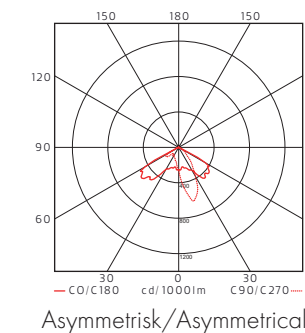

Design

Thomas Bernstrand 2016.

Kan beställas förebered för ZHAGA
Can be ordered prepared for ZHAGA