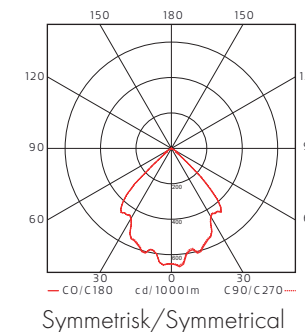

Design

Thomas Bernstrand 2016.

Kan beställas förebered för ZHAGA
Can be ordered prepared for ZHAGA