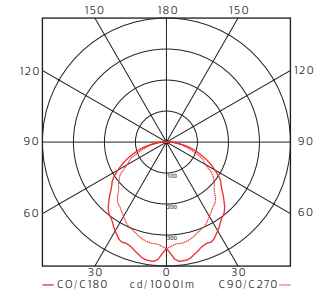

COMPOSE RAILS

PENDLAR/PENDANTS

Utförande

Pendel/fäste i lackerad aluminium. Vit RAL 9016, svart RAL 9005, gul RAL 1033, grön RAL 6020. Skärmar av lackerad metall alt. klarglas, grönt glas, gråtonat glas, mattvitt glas, rå/obehandlad koppar eller mässing. Matchande textilkabel. Opalt bländskydd för ett mjukare ljus (comfort) alternativt med matt klart bländskydd för mer koncentrerat nedljus (high output). Andra storlekar och färger på begäran.

LED info

Inklusive dimbar retrofit ljuskälla 4,9W 2700K.

Montage

I takkrok, 2,3 m kabel. Inklusivt takkopp.

Anslutning

Takkontakt DCL alt. kopplingsplint 3x4mm².

Design

Jens Fager 2021

Finish

Pendant/fitting in painted aluminum. White RAL 9016, black RAL 9005, yellow RAL 1033, green RAL 6020. Shades in painted metal or clearglass, green glass, grey glass or matt-white glass, raw/untreated brass or copper. Textile cable in matching colour. With opal diffuser for comfort light or with matt clear diffuser for more concentrated/high output downlight. Other sizes and colours on request.

LED info

Including dimmable LED retrofit light source 4,9W 2700K.

Installation

In ceiling hook, 2,3 m kabel. Including ceiling cup.

Connection

DCL plug or terminal block 3x4mm².

Design

Jens Fager 2021

Comfort

High Output