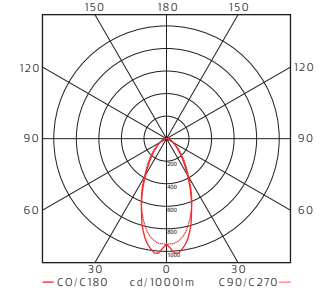

High Output