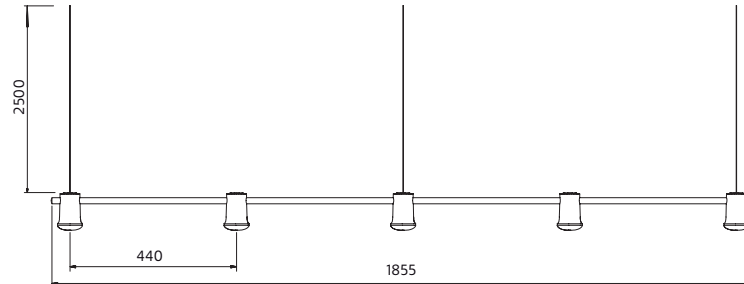

162103/162173