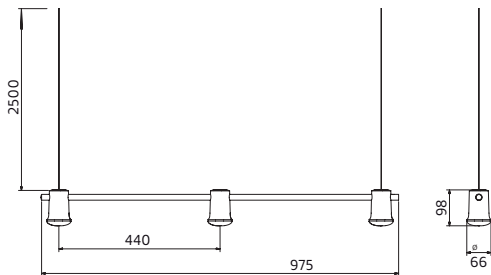

162101/162171