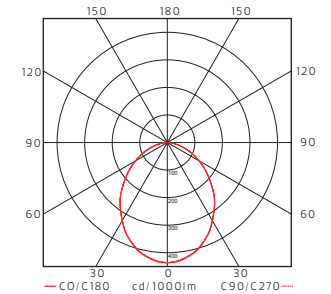

Design

Jens Fager 2017.

8299-LED