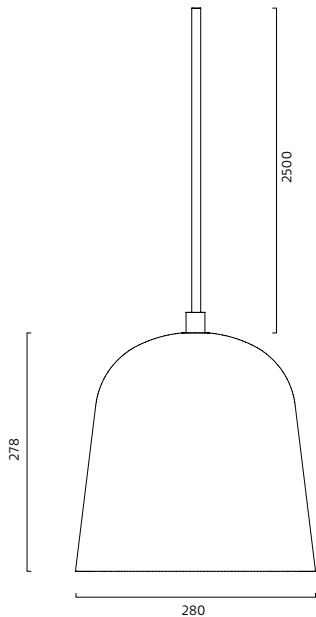

CONVEX LARGE

PENDEL/PENDANT

Utförande

Lackerad aluminium. Textilkabel i matchande färger. Bländskydd i matt akryl. Vit RAL 9016. Svart RAL 9005. Ljusgrå RAL 7030. Olivgrön RAL 6003. Andra färger på begäran.

LED info

Systemeffekt 14W. Armaturlumen 970LM. Korrelerad färgtemperatur 3000K. Färgtolerans SDCM 3. Färgåtergivning >RA 80. L80 72.000H.

Montage

I takkrok, inklusive takkopp. Pendlas i 2 meter kabel.

Anslutning

DCL kontakt alt. kopplingsplint 5x4mm2 i takkopp.

Design

Jens Fager 2017.

Finish

Painted aluminum. White RAL 9016, RAL 9005, Grey RAL 7030, Green RAL 7022. Diffuser in matt acrylic Other colours on request. Textile cord in matching colour.

LED info

System power 14W. Luminaire Luminous Flux 970LM. CCT 3000K. SDCM 3. CRI >80. L80 72.000H.

Installation

In ceiling-hook, including ceiling cup. 2 meter cable.

Connection

DCL plug or terminal block 5x4mm2 in ceiling cup.

Design

Jens Fager 2017.