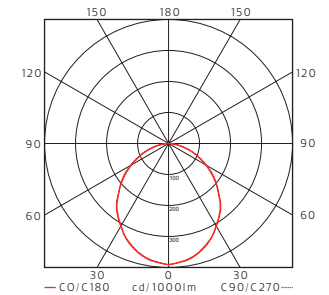

LED info

System power 10W. Luminaire luminous flux see productspecification. CCT 3000K. CRI >90. L70 B10 50.000h.

Installation

In ceiling hook.

Connection

Terminal block in ceiling cup.

Design

Front Design 2019.