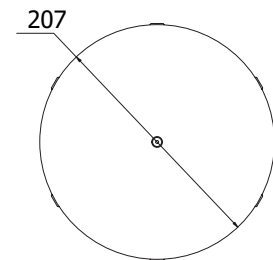

Montage

Pendlas från tak, 2,5m kabel. Inklusive takkopp.

Anslutning

Kopplingsplint 3x4mm², vid DALI 5x4mm².

Design Thomas Bernstrand 2022.

Takkopp 6 armaturer/Ceiling cup 6 fittings

Finish

Painted die-cast aluminum in black RAL 9005, orange RAL 3022, grey RAL 7047, green RAL 6011, brown/grey RAL 7006, raw aluminum. Diffuser in matt acrylic. Can be ordered with diffuser in microprisma. Other colours on request. Raw aluminum model is untreated = defects and spots are visible and change over time.