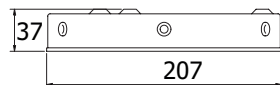

Montage

Pendlas från tak, 2,5m kabel. Inklusive takkopp.

Anslutning

Kopplingsplint 3x4mm², vid DALI 5x4mm².

Design Thomas Bernstrand 2022.

Takkopp 6 armaturer/Ceiling cup 6 fittings

Finish

Painted die-cast aluminum in black RAL 9005, orange RAL 3022, grey RAL 7047, green RAL 6011, brown/grey RAL 7006, raw aluminum. Diffuser in matt acrylic. Can be ordered with diffuser in microprisma. Other colours on request. Raw aluminum model is untreated = defects and spots are visible and change over time.