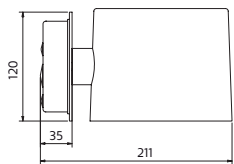

Montage

På vägg.

Anslutning

Kopplingsplint 5x4mm².

Design

Thomas Bernstrand 2021.

12031

12032

120031

120032

Finish

Aluminum and metal painted black RAL 9005 or corten finish. Diffuser in tempered glass Other colours on request. IK 7.

LED info

Luminaire Luminous Flux 822LMM. System power 10W. CCT 3000K. SDCM 3. CRI >80. L80 >50.000h.