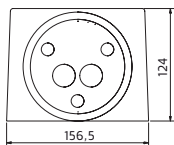

Montage

På vägg.

Anslutning

Kopplingsplint 5x4mm².

Design

Thomas Bernstrand 2021.

12031

12032

120031

120032

Finish

Aluminum and metal painted black RAL 9005 or corten finish. Diffuser in tempered glass Other colours on request. IK 7.

LED info

Luminaire Luminous Flux 822LMM. System power 10W. CCT 3000K. SDCM 3. CRI >80. L80 >50.000h.

120031

120032

PRODUKTFAKTA/PRODUCT SPECIFICATION

EFFEKT/POWER	LJUSFLÖDE/LUMINAIRE FLUX	CRI	KELVIN	FÄRG/COLOUR	SKÄRM/SHADE		ART.
LED/10W	822LM	>80	3000	Svart/Black	Stor cylinder/Large cylinder	On/Off	12031106-30
LED/10W	822LM	>80	3000	Svart/Black	Stor cylinder/Large cylinder	Dim	12031106D30
LED/10W	822LM	>80	3000	Corten	Stor cylinder/Large cylinder	On/Off	12031147-30
LED/10W	822LM	>80	3000	Corten	Stor cylinder/Large cylinder	Dim	12031147D30
LED/10W	822LM	>80	3000	Svart/Black	Rund/Round	On/Off	12032106-30
LED/10W	822LM	>80	3000	Svart/Black	Rund/Round	Dim	12032106D30
LED/10W	822LM	>80	3000	Corten	Rund/Round	On/Off	12032147-30
LED/10W	822LM	>80	3000	Corten	Rund/Round	Dim	12032147D30