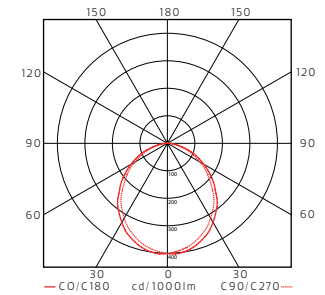

Design

Thomas Bernstrand 2021.