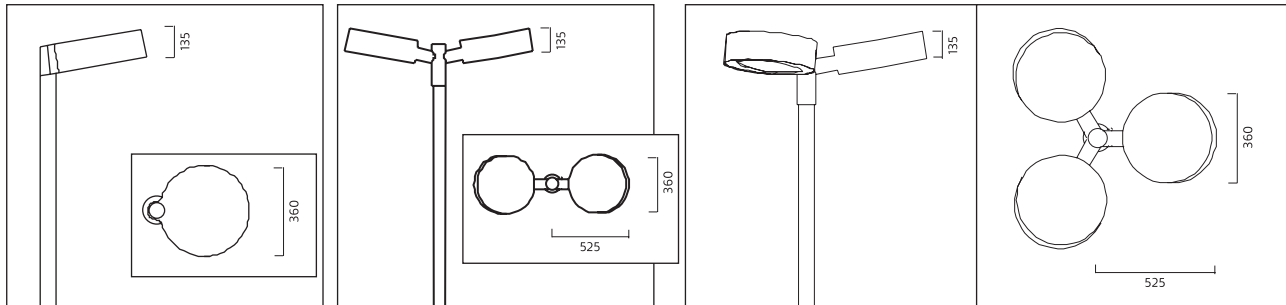

Anslutning

Via säkringsinsats 4x10mm² i stolpe.

Design

R. Aosta.

Finish

Silver grey painted steel RAL 9006. Other colours on request. Diffuser of tempered glass.

LED info

System power: 28W. Luminaire Luminous Flux: see chart. CCT 3000K. SDCM 3. CRI 80. L90 B10 100.000h.

Installation

Fits pole diameter 60 mm

Connection

Terminal block 4x10mm²

Design

R. Aosta

Symmetrisk/Symmetrical

Asymmetrisk/Asymmetrical

ZERO[®]**PUCK**

STOLPARMATUR/POLE FIXTURE

**PRODUKTFAKTA/PRODUCT SPECIFICATION**

| EFFEKT/POWER | LJUSFLÖDE/LUMINAIRE FLUX | CRI | KELVIN/KELVIN | MODELL/MODELL | | ART. |
|--------------------------|--------------------------|-----|---------------|--------------------------|--------|------------|
| One light head | | | | | | |
| 28W | 2298LM | >80 | 3000K | Symmetrisk/Symmetrical | On/Off | 3279110 |
| 28W | 2298LM | >80 | 3000K | Symmetrisk/Symmetrical | DALI | 3279110HFF |
| 28W | 2140LM | >80 | 3000K | Asymmetrisk/Asymmetrical | On/Off | 3380110 |
| 28W | 2140LM | >80 | 3000K | Asymmetrisk/Asymmetrical | DALI | 3380110HFF |
| Double lightheads | | | | | | |
| 2x28W | 2298LM | >80 | 3000K | Symmetrisk/Symmetrical | On/Off | 3279210 |
| 2x28W | 2298LM | >80 | 3000K | Symmetrisk/Symmetrical | DALI | 3279210HFF |
| 2x28W | 2140LM | >80 | 3000K | Asymmetrisk/Asymmetrical | On/Off | 3380210 |
| 2x28W | 2140LM | >80 | 3000K | Asymmetrisk/Asymmetrical | DALI | 3380210HFF |
| Three lightheads | | | | | | |
| 3x28W | 2298LM | >80 | 3000K | Symmetrisk/Symmetrical | On/Off | 3279310 |
| 3x28W | 2298LM | >80 | 3000K | Symmetrisk/Symmetrical | DALI | 3279310HFF |
| 3x28W | 2140LM | >80 | 3000K | Asymmetrisk/Asymmetrical | On/Off | 3380310 |
| 3x28W | 2140LM | >80 | 3000K | Asymmetrisk/Asymmetrical | DALI | 3380310HFF |