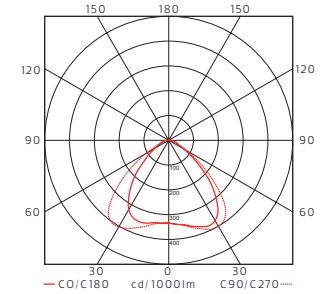

Anslutning

Via säkringsinsats 4x10mm² i stolpe.

Design

R. Aosta.

Finish

Silver grey painted steel RAL 9006. Other colours on request. Diffuser of tempered glass.

LED info

System power: 28W. Luminaire Luminous Flux: see chart. CCT 3000K. SDCM 3. CRI 80. L90 B10 100.000h.

Installation

Fits pole diameter 60 mm

Connection

Terminal block 4x10mm²

Design

R. Aosta

Symmetrisk/Symmetrical

Asymmetrisk/Asymmetrical

ZERO[®]**PUCK**

STOLPARMATUR/POLE FIXTURE

**PRODUKTFAKTA/PRODUCT SPECIFICATION**

| EFFEKT/POWER | LJUSFLÖDE/LUMINAIRE FLUX | CRI | KELVIN/KELVIN | MODELL/MODELL | | ART. |
|--------------------------|--------------------------|-----|---------------|--------------------------|--------|------------|
| One light head | | | | | | |
| 28W | 2298LM | >80 | 3000K | Symmetrisk/Symmetrical | On/Off | 3279110 |
| 28W | 2298LM | >80 | 3000K | Symmetrisk/Symmetrical | DALI | 3279110HFF |
| 28W | 2140LM | >80 | 3000K | Asymmetrisk/Asymmetrical | On/Off | 3380110 |
| 28W | 2140LM | >80 | 3000K | Asymmetrisk/Asymmetrical | DALI | 3380110HFF |
| Double lightheads | | | | | | |
| 2x28W | 2298LM | >80 | 3000K | Symmetrisk/Symmetrical | On/Off | 3279210 |
| 2x28W | 2298LM | >80 | 3000K | Symmetrisk/Symmetrical | DALI | 3279210HFF |
| 2x28W | 2140LM | >80 | 3000K | Asymmetrisk/Asymmetrical | On/Off | 3380210 |
| 2x28W | 2140LM | >80 | 3000K | Asymmetrisk/Asymmetrical | DALI | 3380210HFF |
| Three lightheads | | | | | | |
| 3x28W | 2298LM | >80 | 3000K | Symmetrisk/Symmetrical | On/Off | 3279310 |
| 3x28W | 2298LM | >80 | 3000K | Symmetrisk/Symmetrical | DALI | 3279310HFF |
| 3x28W | 2140LM | >80 | 3000K | Asymmetrisk/Asymmetrical | On/Off | 3380310 |
| 3x28W | 2140LM | >80 | 3000K | Asymmetrisk/Asymmetrical | DALI | 3380310HFF |