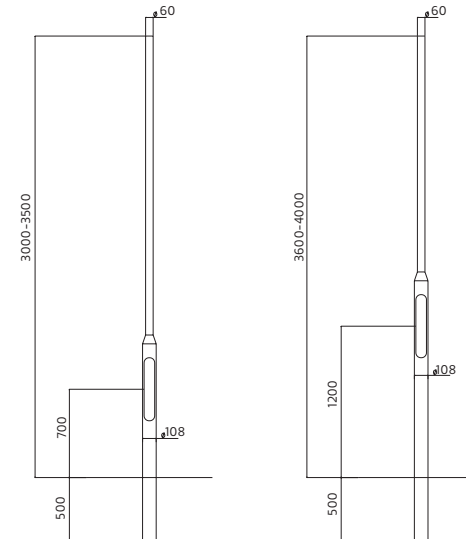

Anslutning

Via säkringsinsats 4x10mm² i stolpe.

Design

R. Aosta.

Finish

Silver grey painted steel RAL 9006. Other colours on request. Diffuser of tempered glass.

LED info

System power: 28W. Luminaire Luminous Flux: see chart. CCT 3000K. SDCM 3. CRI 80. L90 B10 100.000h.

Installation

Fits pole diameter 60 mm

Connection

Terminal block 4x10mm²

Design

R. Aosta

Symmetrisk/Symmetrical

Asymmetrisk/Asymmetrical

ZERO[®]**PUCK**

STOLPARMATUR/POLE FIXTURE

**PRODUKTFAKTA/PRODUCT SPECIFICATION**

| EFFEKT/POWER | LJUSFLÖDE/LUMINAIRE FLUX | CRI | KELVIN/KELVIN | MODELL/MODELL | | ART. |
|--------------------------|--------------------------|-----|---------------|--------------------------|--------|------------|
| One light head | | | | | | |
| 28W | 2298LM | >80 | 3000K | Symmetrisk/Symmetrical | On/Off | 3279110 |
| 28W | 2298LM | >80 | 3000K | Symmetrisk/Symmetrical | DALI | 3279110HFF |
| 28W | 2140LM | >80 | 3000K | Asymmetrisk/Asymmetrical | On/Off | 3380110 |
| 28W | 2140LM | >80 | 3000K | Asymmetrisk/Asymmetrical | DALI | 3380110HFF |
| Double lightheads | | | | | | |
| 2x28W | 2298LM | >80 | 3000K | Symmetrisk/Symmetrical | On/Off | 3279210 |
| 2x28W | 2298LM | >80 | 3000K | Symmetrisk/Symmetrical | DALI | 3279210HFF |
| 2x28W | 2140LM | >80 | 3000K | Asymmetrisk/Asymmetrical | On/Off | 3380210 |
| 2x28W | 2140LM | >80 | 3000K | Asymmetrisk/Asymmetrical | DALI | 3380210HFF |
| Three lightheads | | | | | | |
| 3x28W | 2298LM | >80 | 3000K | Symmetrisk/Symmetrical | On/Off | 3279310 |
| 3x28W | 2298LM | >80 | 3000K | Symmetrisk/Symmetrical | DALI | 3279310HFF |
| 3x28W | 2140LM | >80 | 3000K | Asymmetrisk/Asymmetrical | On/Off | 3380310 |
| 3x28W | 2140LM | >80 | 3000K | Asymmetrisk/Asymmetrical | DALI | 3380310HFF |