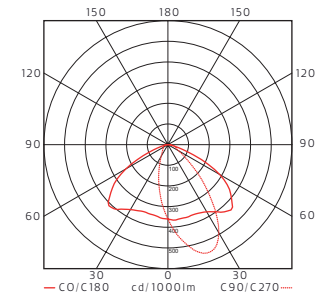

Anslutning

Via säkringsinsats 4x10mm² i stolpe.

Design

R. Aosta.

Finish

Silver grey painted steel RAL 9006. Other colours on request. Diffuser of tempered glass.

LED info

System power: 28W. Luminaire Luminous Flux: see chart. CCT 3000K. SDCM 3. CRI 80. L90 B10 100.000h.

Installation

Fits pole diameter 60 mm

Connection

Terminal block 4x10mm²

Design

R. Aosta

Symmetrisk/Symmetrical

Asymmetrisk/Asymmetrical

ZERO[®]**PUCK**

STOLPARMATUR/POLE FIXTURE

**PRODUKTFAKTA/PRODUCT SPECIFICATION**

| EFFEKT/POWER | LJUSFLÖDE/LUMINAIRE FLUX | CRI | KELVIN/KELVIN | MODELL/MODELL | | ART. |
|--------------------------|--------------------------|-----|---------------|--------------------------|--------|------------|
| One light head | | | | | | |
| 28W | 2298LM | >80 | 3000K | Symmetrisk/Symmetrical | On/Off | 3279110 |
| 28W | 2298LM | >80 | 3000K | Symmetrisk/Symmetrical | DALI | 3279110HFF |
| 28W | 2140LM | >80 | 3000K | Asymmetrisk/Asymmetrical | On/Off | 3380110 |
| 28W | 2140LM | >80 | 3000K | Asymmetrisk/Asymmetrical | DALI | 3380110HFF |
| Double lightheads | | | | | | |
| 2x28W | 2298LM | >80 | 3000K | Symmetrisk/Symmetrical | On/Off | 3279210 |
| 2x28W | 2298LM | >80 | 3000K | Symmetrisk/Symmetrical | DALI | 3279210HFF |
| 2x28W | 2140LM | >80 | 3000K | Asymmetrisk/Asymmetrical | On/Off | 3380210 |
| 2x28W | 2140LM | >80 | 3000K | Asymmetrisk/Asymmetrical | DALI | 3380210HFF |
| Three lightheads | | | | | | |
| 3x28W | 2298LM | >80 | 3000K | Symmetrisk/Symmetrical | On/Off | 3279310 |
| 3x28W | 2298LM | >80 | 3000K | Symmetrisk/Symmetrical | DALI | 3279310HFF |
| 3x28W | 2140LM | >80 | 3000K | Asymmetrisk/Asymmetrical | On/Off | 3380310 |
| 3x28W | 2140LM | >80 | 3000K | Asymmetrisk/Asymmetrical | DALI | 3380310HFF |