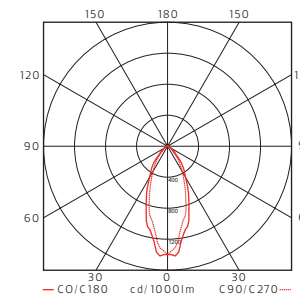

ZERO® SPRINKLE

DOWNLIGHT

Utförande

Lackerad aluminium och metall. Vit RAL 9010 alt. zinkad. Zinkad modell har synliga skönhetsfel som slipmärken och andra defekter i olika grad. Ytan varierar mellan blank och matt och kan förändras över tid.

Andra färger på begäran.

LED info

Exklusive ljuskälla. Vi rekommenderar dimbar LED ljuskälla 4,9W alt. 6,2/GU10 CRI 90 2700K alt. 3000K.

Montage

Infälld i undertak.

Anslutning

Kopplingsplint 3x2,5mm²

Design

Note Design Studio 2024

Finish

Aluminum and steel. Painted white RAL 9010 or raw zinc. The Zinked model have visible scratches and other imperfections that can vary in intensity across different shades. Additionally, the Zinked surface can fluctuate between a glossy and matte finish, which may evolve over time. Other colours on request. Textile cord in matching colour.

LED info:

Excluding lightsource. We recomend dimmable Led lightsource 4,9W or 6,2W/GU10 CRI 90. 2700K or 3000K.

Installation

Recessed in falce ceiling

Connection

Terminal block 3x2,5mm²

Design

Note Design Studio 2024

IP20

CE

50Hz

230V