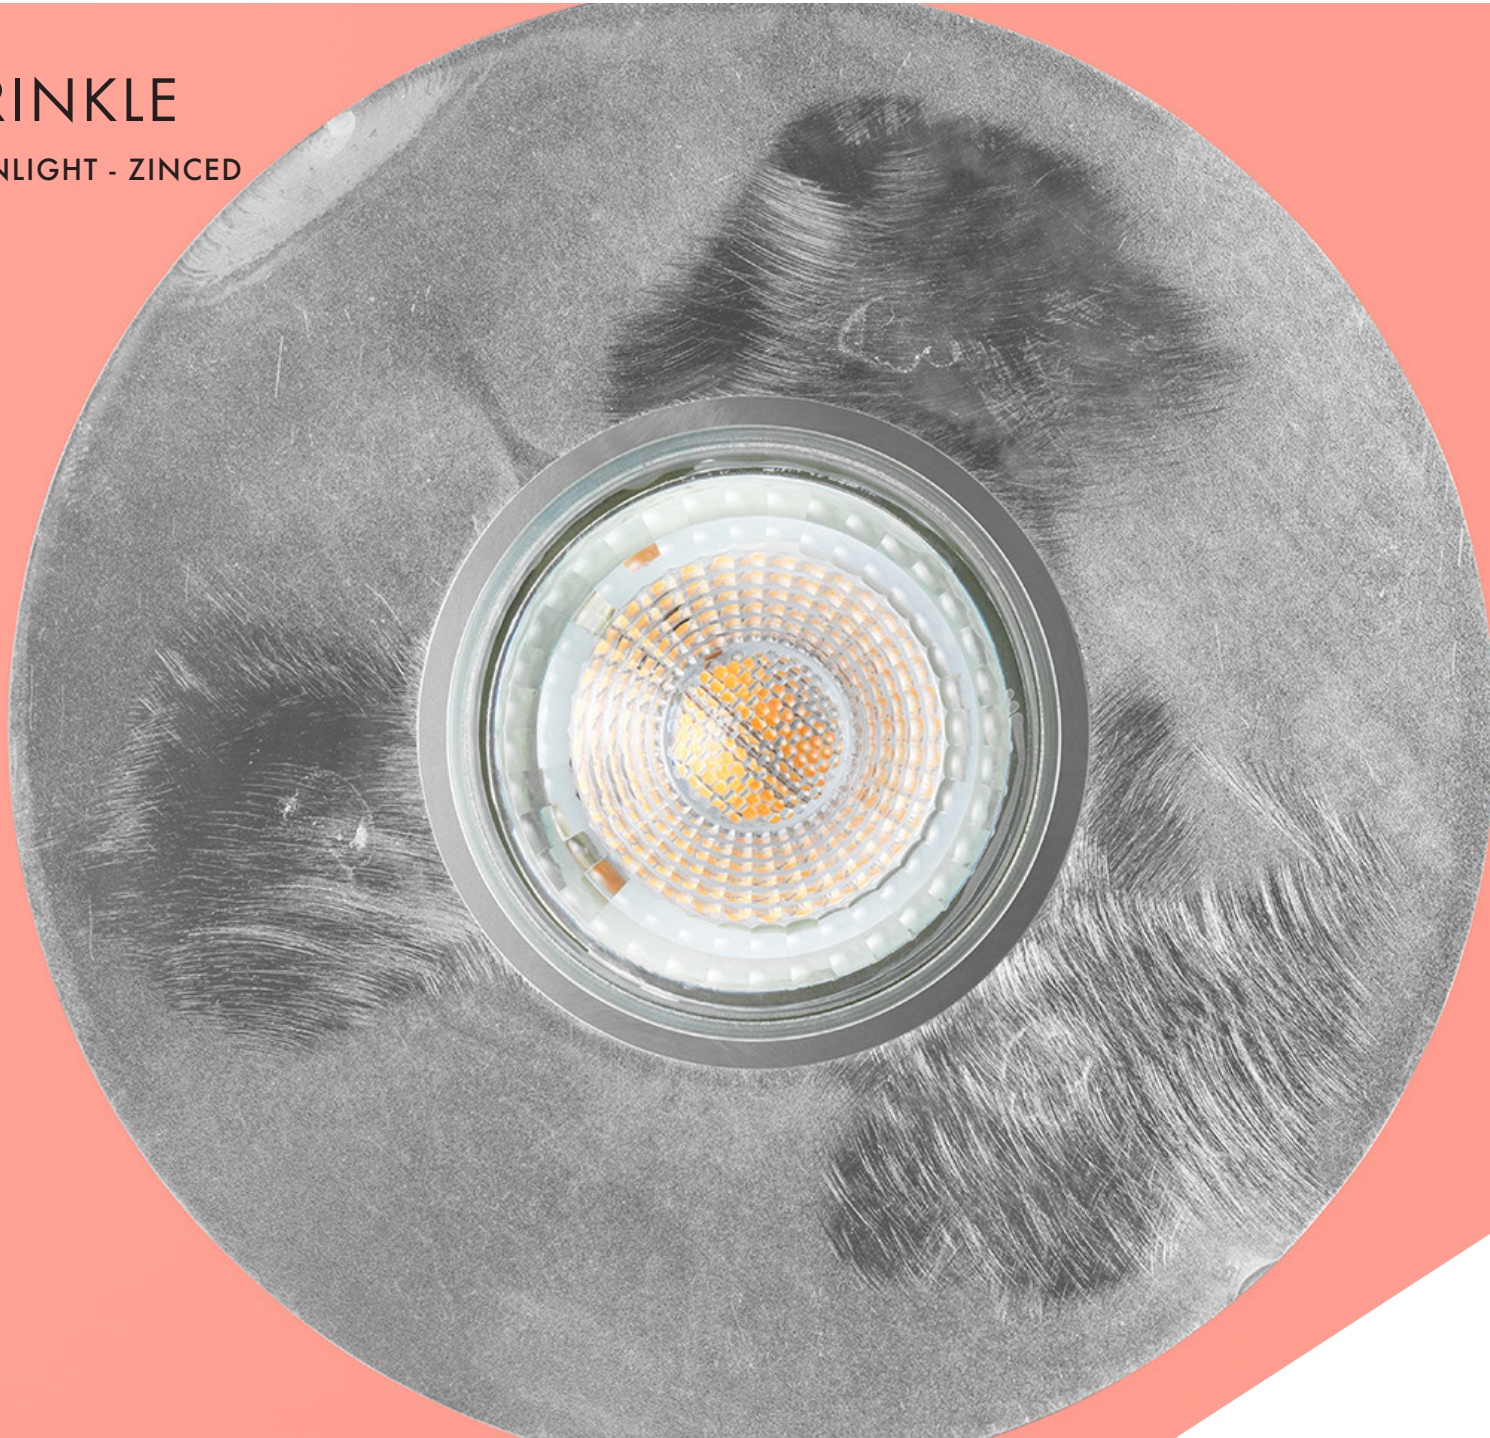

ZERO®

SPRINKLE

DOWNLIGHT - ZINCED

Head office:

Flriluftsvägn 2
SE-382 34 Nybro, Sweden
+46(0)481 800 00
info@zero.se

Showroom Stockholm:

Södermalmsallén 36,
SE-118 28 Stockholm, Sweden
+46(0)8-545 850 00

info@zero.se