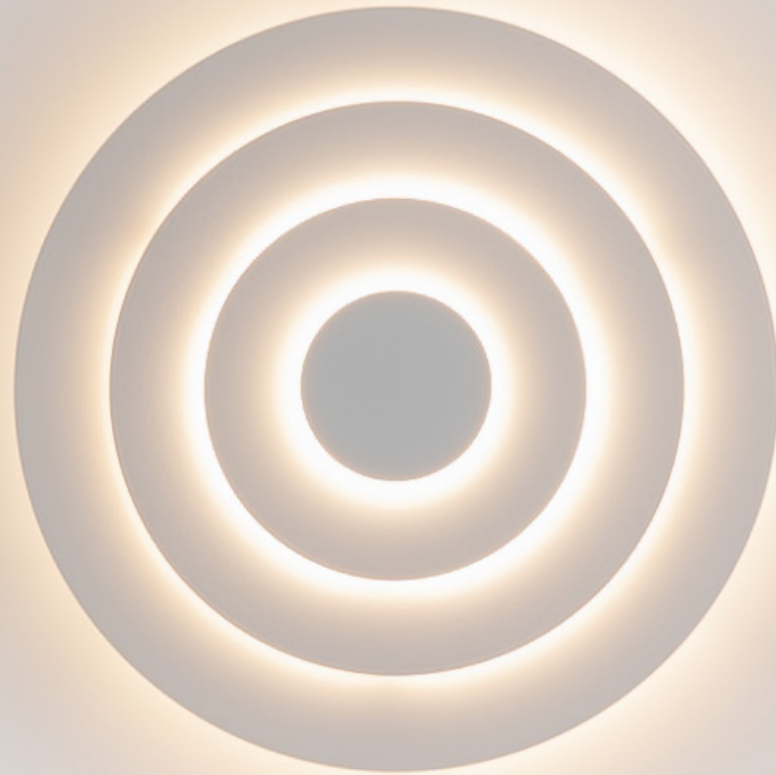

ZERO®

SPRINKLE

WALL & CEILING

Head office:

Fliluftsvägn 2
SE-382 34 Nybro, Sweden
+46(0)481 800 00
info@zero.se

Showroom Stockholm:

Södermalmsallén 36,
SE-118 28 Stockholm, Sweden
+46(0)8-545 850 00

info@zero.se