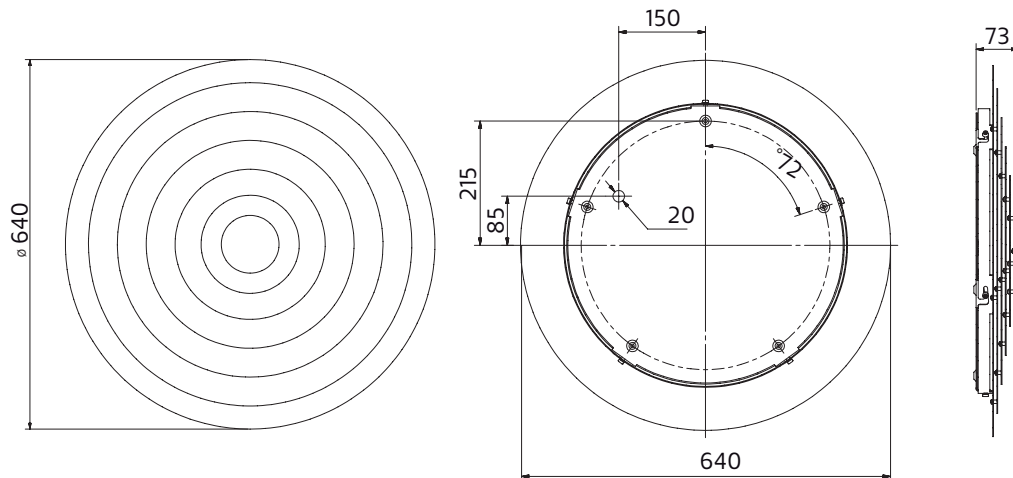

SPRINKLE

WALL & CEILING

PRODUCT SPECIFICATION

POWER/LUMEN	KELVIN	CRI	COLOR	D/mm		ART.
With closed centre. Suitable for wall mounting.						
10W/194LM	3000K	90	White	280	On/off	12306101-30
10W/194LM	3000K	90	White	280	Dali	12306101D30
21W/380LM	3000K	90	White	640	On/off	12306301-30
21W/380LM	3000K	90	White	640	Dali	12306301D30
With microprisma centre. Suitable for ceiling mounting.						
10W/440LM	3000K	90	White	280	On/off	12307101-30
10W/440LM	3000K	90	White	280	Dali	12307101D30
21W/859LM	3000K	90	White	640	On/off	12307301-30
21W/859LM	3000K	90	White	640	Dali	12307301D30

12306-large

12307-large