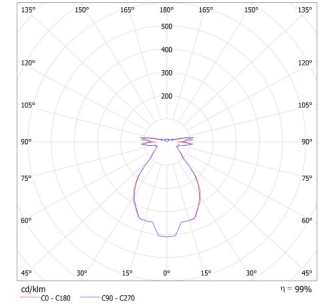

ZERO® SPRINKLE

WALL & CEILING

Utförande

Aluminium och stål. Lackerad vit RAL 9010. Andra färger på begäran.
Model 12307 har ett bländskydd av microprisma i centrum för ökat direktljus.

LED info

Systemeffekt: 10W, 21W. Armaturlumen: se tabell. Korrelerad färgtemperatur 3000K. SDCM 3. CRI 90. L70/B10 50.000H. Kan tillverkas med 2700K, 4000K på begäran.

Montage

I tak eller på vägg.

Anslutning

Snabbkopplingsplint 5x2,5mm².

Design

Note Design Studio 2024.

Finish

Aluminum and steel. Painted white RAL 9010. Other colours on request.
Model 12307 has a microprisma diffuser in the centre for increased direct light.

LED info

System power: 10W, 21W. Luminaire Luminous Flux: see chart. CCT 3000K. SDCM 3. CRI 90. L70/B10 50.000H. Can be delivered with 2700K, 4000K on request.

Installation

In ceiling or on wall.

Connection

Terminal block 5x2,5mm².

Design

Note Design Studio 2024.

12307-small