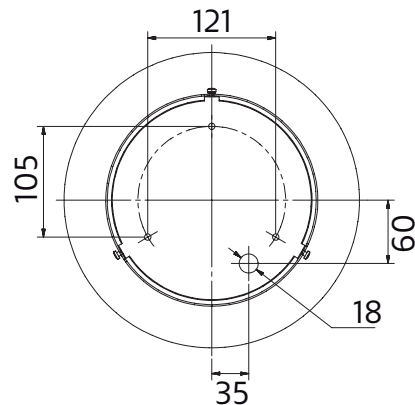

Montage

I tak eller på vägg.

Anslutning

Snabbkopplingsplint 5x2,5mm².

Design

Note Design Studio 2024.

Finish

Aluminum and steel. Painted white RAL 9010. Other colours on request.
Model 12307 has a microprisma diffuser in the centre for increased direct light.

LED info

System power: 10W, 21W. Luminaire Luminous Flux: see chart. CCT 3000K. SDCM 3. CRI 90. L70/B10 50.000H. Can be delivered with 2700K, 4000K on request.

Installation

In ceiling or on wall.

Connection

Terminal block 5x2,5mm².

Design

Note Design Studio 2024.

12306-small

12307-small

SPRINKLE

WALL & CEILING

PRODUCT SPECIFICATION

POWER/LUMEN	KELVIN	CRI	COLOR	D/mm		ART.
With closed centre. Suitable for wall mounting.						
10W/194LM	3000K	90	White	280	On/off	12306101-30
10W/194LM	3000K	90	White	280	Dali	12306101D30
21W/380LM	3000K	90	White	640	On/off	12306301-30
21W/380LM	3000K	90	White	640	Dali	12306301D30
With microprisma centre. Suitable for ceiling mounting.						
10W/440LM	3000K	90	White	280	On/off	12307101-30
10W/440LM	3000K	90	White	280	Dali	12307101D30
21W/859LM	3000K	90	White	640	On/off	12307301-30
21W/859LM	3000K	90	White	640	Dali	12307301D30