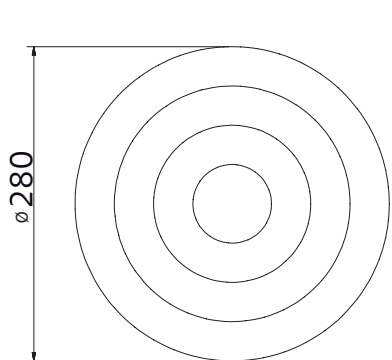

LED info

System power: 10W, 21W. Luminaire Luminous Flux: see chart. CCT 3000K. SDCM 3. CRI 90. L70/B10 50.000H. Can be delivered with 2700K, 4000K on request.

Installation

In ceiling or on wall.

Connection

Terminal block 5x2,5mm².

Design

Note Design Studio 2024.

12306-small

12307-small

SPRINKLE

WALL & CEILING

PRODUCT SPECIFICATION