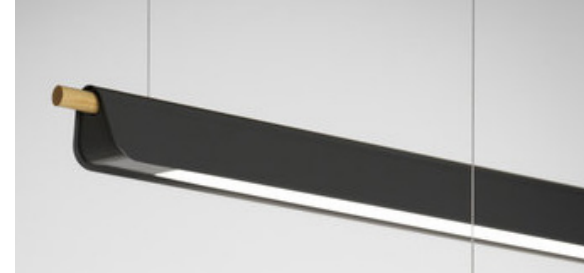

ZERO® TRAPETS

PENDANTS

PRODUCT SPECIFICATION - Up & downlight

Power	LUMINAIRE FLUX	KELVIN	COLOUR	L/MM	LIGHT		ART.
LED 20W	2115LM	3000K	White	1400	Down + uplight	On/off	13022101-30
LED 20W	2115LM	3000K	White	1400	Down + uplight	DALI	13022101D30
LED 20W	2115LM	3000K	Black	1400	Down + uplight	On/off	13022106-30
LED 20W	2115LM	3000K	Black	1400	Down + uplight	DALI	13022106D30
LED 20W	2320LM	4000K	White	1400	Down + uplight	On/off	3022101-40
LED 20W	2320LM	4000K	White	1400	Down + uplight	DALI	13022101D40
LED 20W	2320LM	4000K	Black	1400	Down + uplight	On/off	13022106-40
LED 20W	2320LM	4000K	Black	1400	Down + uplight	DALI	13022106D40
LED 25W	2275LM	3000K	White	1700	Down + uplight	On/off	13022301-30
LED 25W	2275LM	3000K	White	1700	Down + uplight	DALI	13022301D30
LED 25W	2275LM	3000K	Black	1700	Down + uplight	On/off	13022306-30
LED 25W	2275LM	3000K	Black	1700	Down + uplight	DALI	13022306D30
LED 25W	2497LM	4000K	White	1700	Down + uplight	On/off	13022301-40
LED 25W	2497LM	4000K	White	1700	Down + uplight	DALI	13022301D40
LED 25W	2497LM	4000K	Black	1700	Down + uplight	On/off	13022306-40
LED 25W	2497LM	4000K	Black	1700	Down + uplight	DALI	13022306D40

D = Dimmbar DALI, SwitchDim.

ACCESSORIES	COLOUR	MODEL	
Wood knob, end	White	Knob, end	98200-1-01
Wood knob, end	Black	Knob, end	98200-1-06
Wood knob, end	Yellow	Knob, end	98200-1-14
Wood knob, end	Ash	Knob, end	98200-1-37
Wood knob, end	Grey	Knob, end	98200-1-86
Wood knob, connector	White	Connector knob	98201-1-01
Wood knob, connector	Black	Connector knob	98201-1-06
Wood knob, connector	Yellow	Connector knob	98201-1-14
Wood knob, connector	Ash	Connector knob	98201-1-37
Wood knob, connector	Grey	Connector knob	98201-1-86