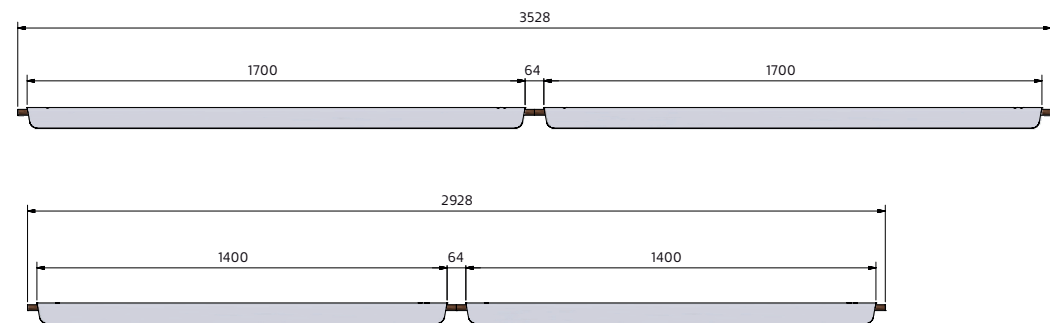

### Connection

Plug or terminal block 5x4mm<sup>2</sup>.

### Design

Note Design Studio 2011.

Example on connected rows

**ZERO**<sup>®</sup>**TRAPETS****PENDANTS****PRODUCT SPECIFICATION - Downlight**

Power	LUMINAIRE FLUX	KELVIN	COLOUR	L/MM	LIGHT		ART.
LED 20W	2115LM	3000K	White	1400	Down light	On/off	13020101-30
LED 20W	2115LM	3000K	White	1400	Down light	DALI	13020101D30
LED 20W	2115LM	3000K	Black	1400	Down light	On/off	13020106-30
LED 20W	2115LM	3000K	Black	1400	Down light	DALI	13020106D30
LED 20W	2320LM	4000K	White	1400	Down light	On/off	13020101-40
LED 20W	2320LM	4000K	White	1400	Down light	DALI	13020101D40
LED 20W	2320LM	4000K	Black	1400	Down light	On/off	13020106-40
LED 20W	2320LM	4000K	Black	1400	Down light	DALI	13020106D40
LED 25W	2275LM	3000K	White	1700	Down light	On/off	13020301-30
LED 25W	2275LM	3000K	White	1700	Down light	DALI	13020301D30
LED 25W	2275LM	3000K	Black	1700	Down light	On/off	13020306-30
LED 25W	2275LM	3000K	Black	1700	Down light	DALI	13020306D30
LED 25W	2497LM	4000K	White	1700	Down light	On/off	13020301-40
LED 25W	2497LM	4000K	White	1700	Down light	DALI	13020301D40
LED 25W	2497LM	4000K	Black	1700	Down light	On/off	13020306-40
LED 25W	2497LM	4000K	Black	1700	Down light	DALI	13020306D40