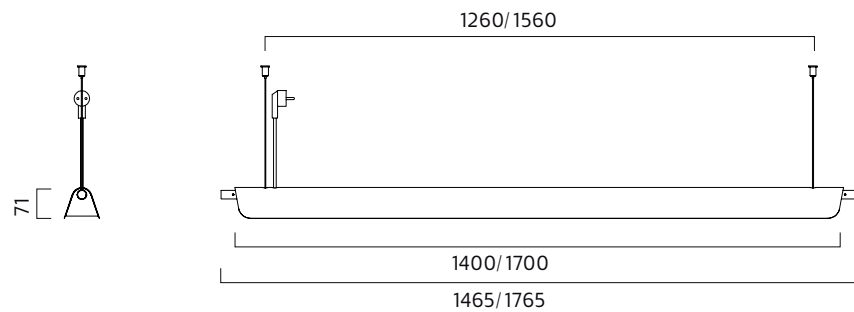

ZERO® TRAPETS

PENDANTS

Finish

White RAL 9010 or black RAL 9005 painted metal, other colors on request. Wood knobs in natural ash or stained yellow or white as standard, other stains on request. Diffuser of microprisma. Can be mounted together in rows by using the connector knob.

LED info

System power: see product specification. Luminaire Luminous Flux: see product specification. CCT 3000K or 4000K. SDCM 3. CRI >80.

Installation

Pendant, 2 m wire.

Connection

Plug or terminal block 5x4mm².

Design

Note Design Studio 2011.